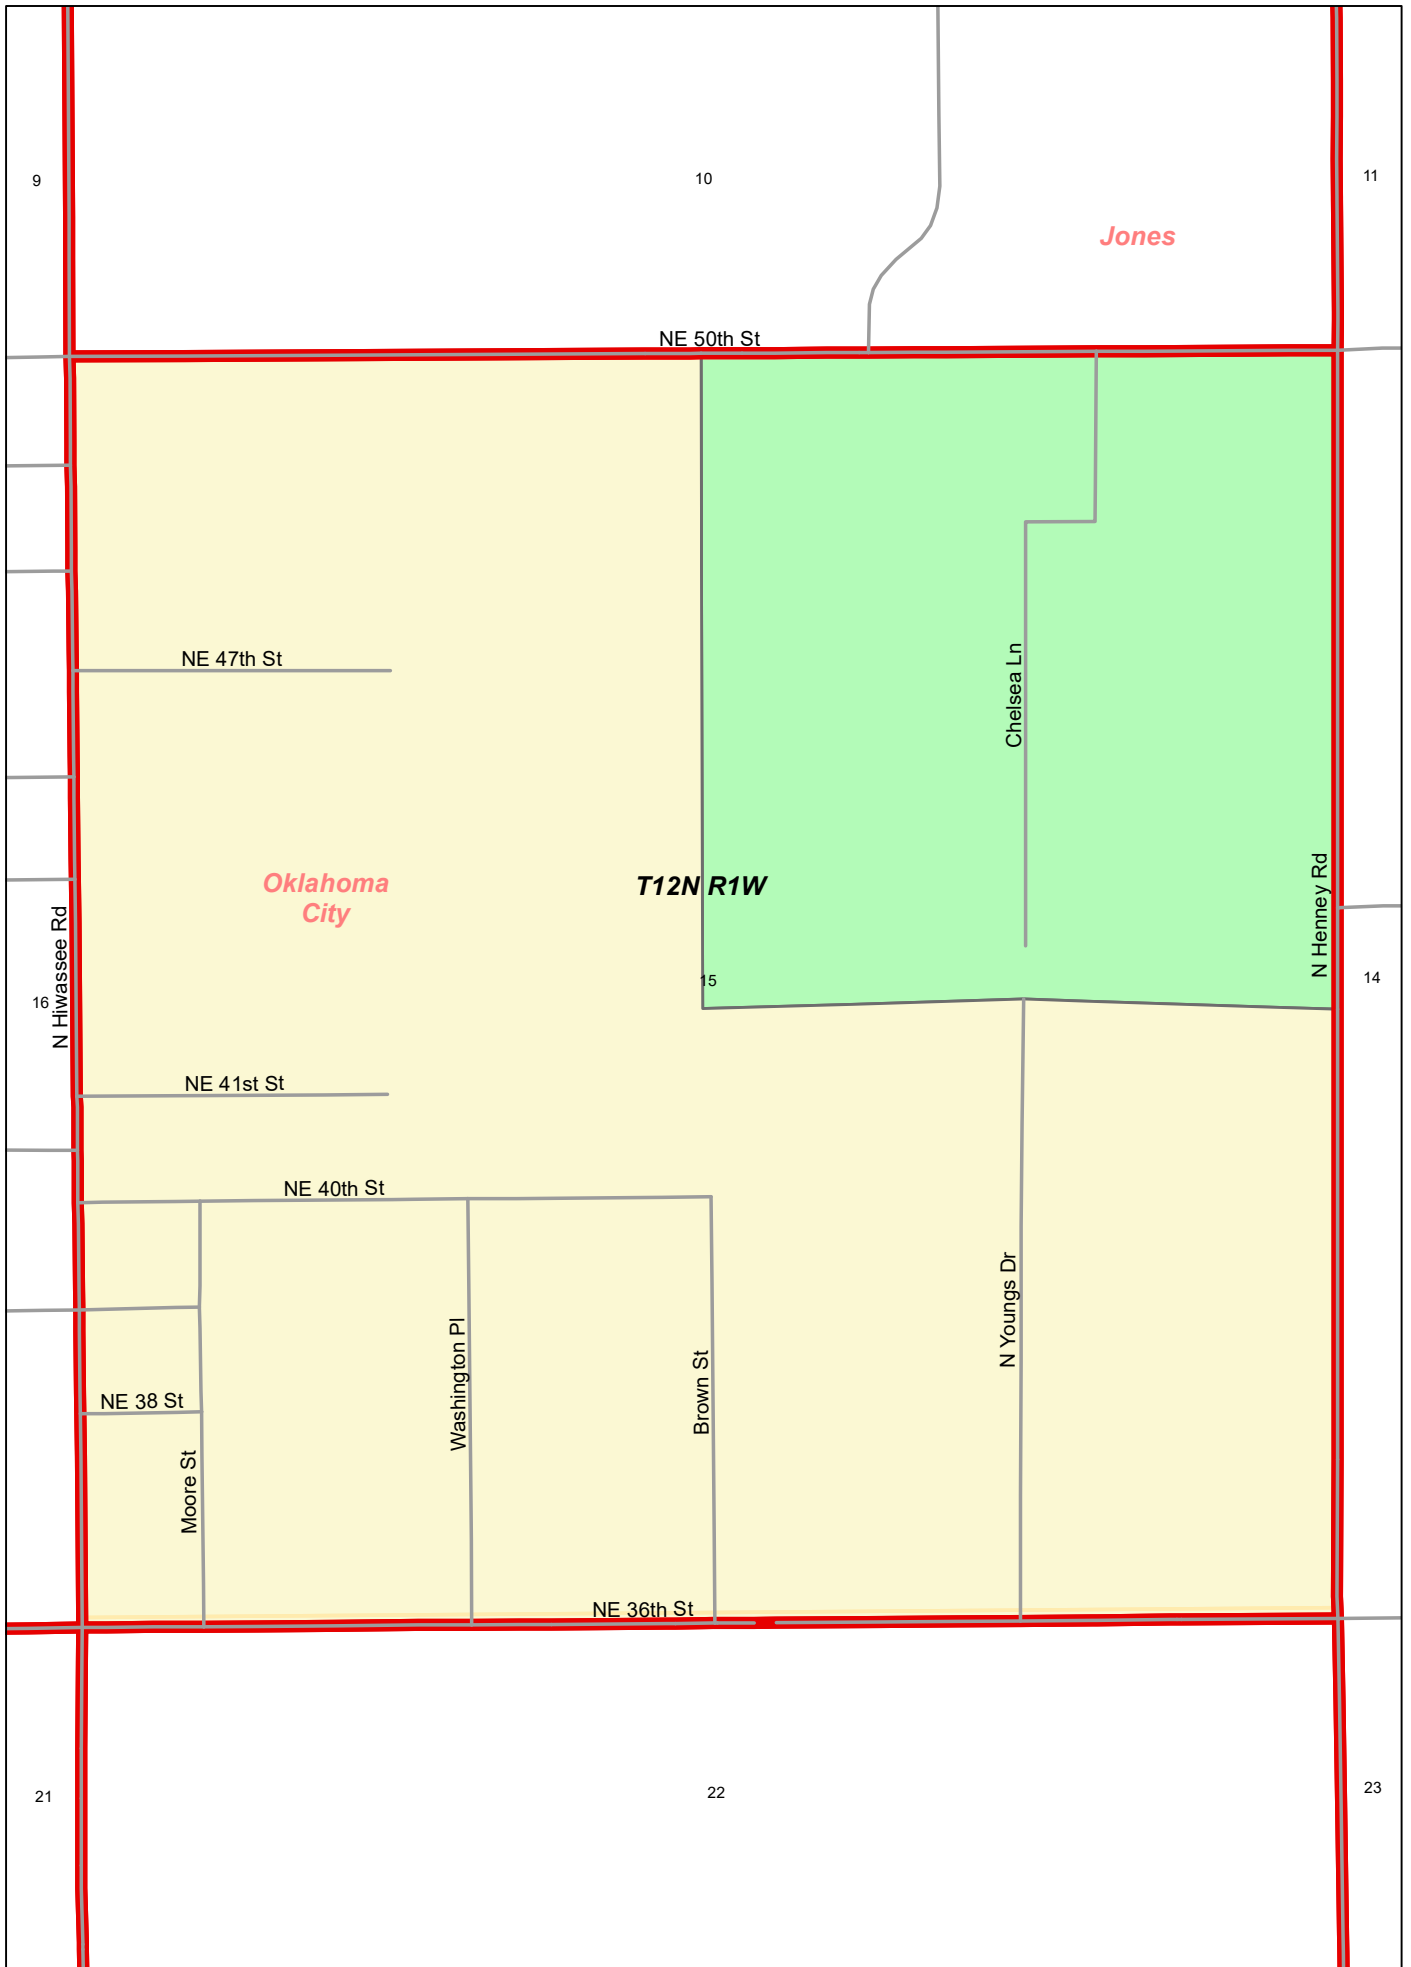

Oklahoma County Precinct 477

**Precinct 477
School Districts**

Eastern OK County Tech District 23

Jones

Metro Tech District 22

Oklahoma City