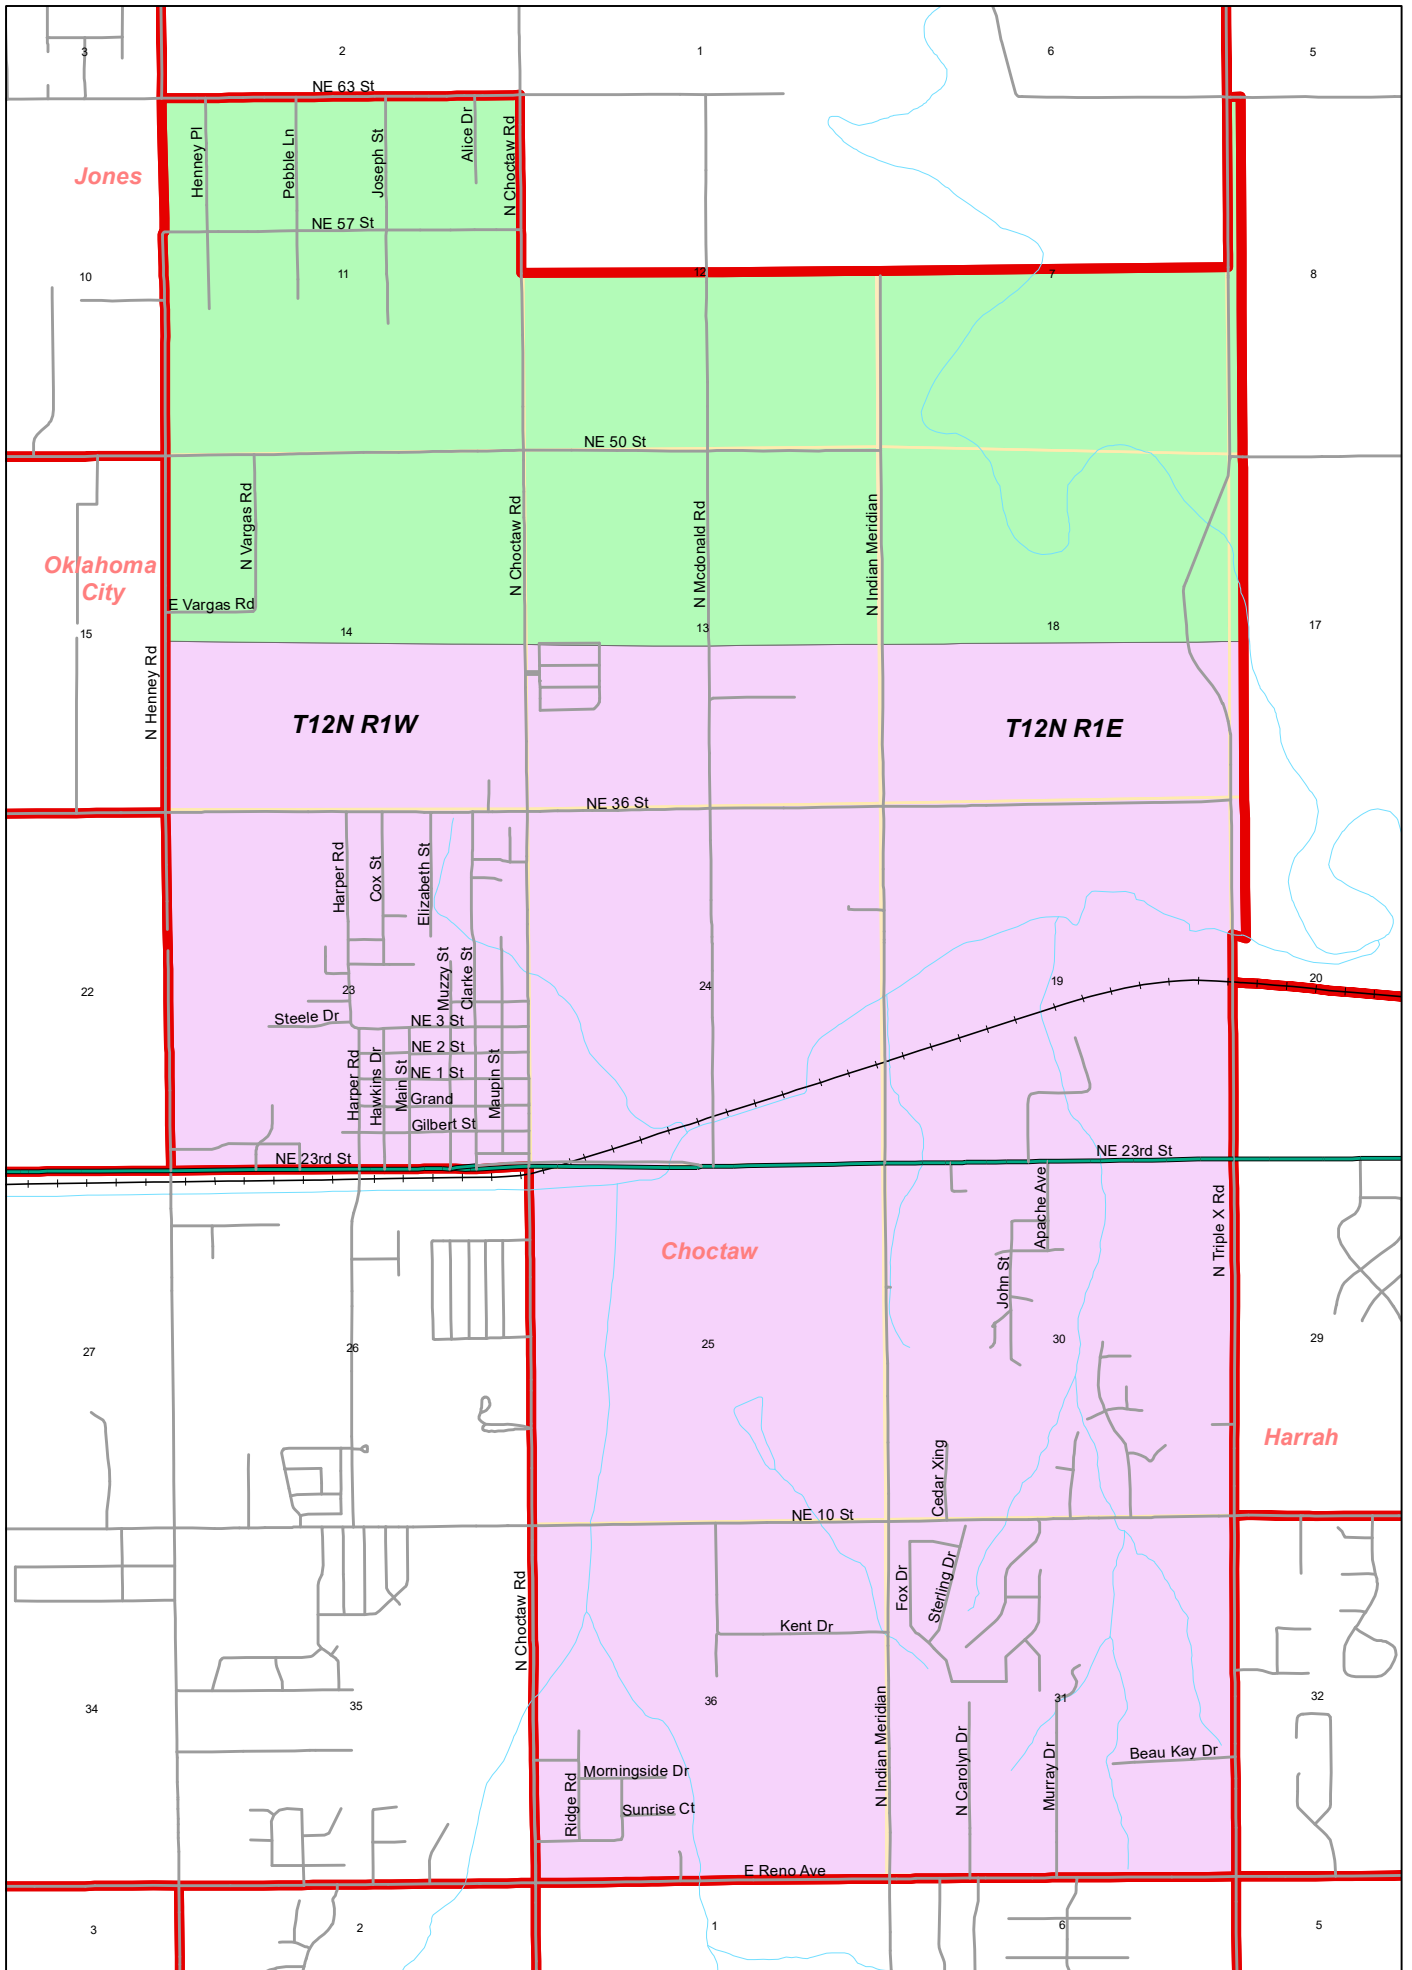

Oklahoma County Precinct 318

**Precinct 318
School Districts**

Eastern OK County Tech District 23

Choctaw/Nicoma Park

Jones

Oklahoma County Precinct 319

PCT 2020

**Precinct 319
School Districts**

Eastern OK County Tech District 23

Choctaw/Nicoma Park

Oklahoma County Precinct 323

 PCT 2020

Precinct 323 School Districts

Eastern OK County Tech District 23

 Choctaw/Nicoma Park

Metro Tech District 22

 Oklahoma City

Map Produced By:
Center for Spatial Analysis
University of Oklahoma
March, 2022
(405) 325-3151

Oklahoma County Precinct 375

- Precinct 375
School Districts**
- Eastern OK County Tech District 23**
 - Choctaw/Nicomma Park
 - Harrah
 - Gordon Cooper Tech District 5**
 - McLoud

PCT 2020

Oklahoma County Precinct 376

- Precinct 376**
School Districts
Eastern OK County Tech District 23
- Choctaw/Nicomma Park
 - Harrah
 - Gordon Cooper Tech District 5
 - McLoud

PCT 2020

Map produced by:
 University of Oklahoma
 (405) 325-3131