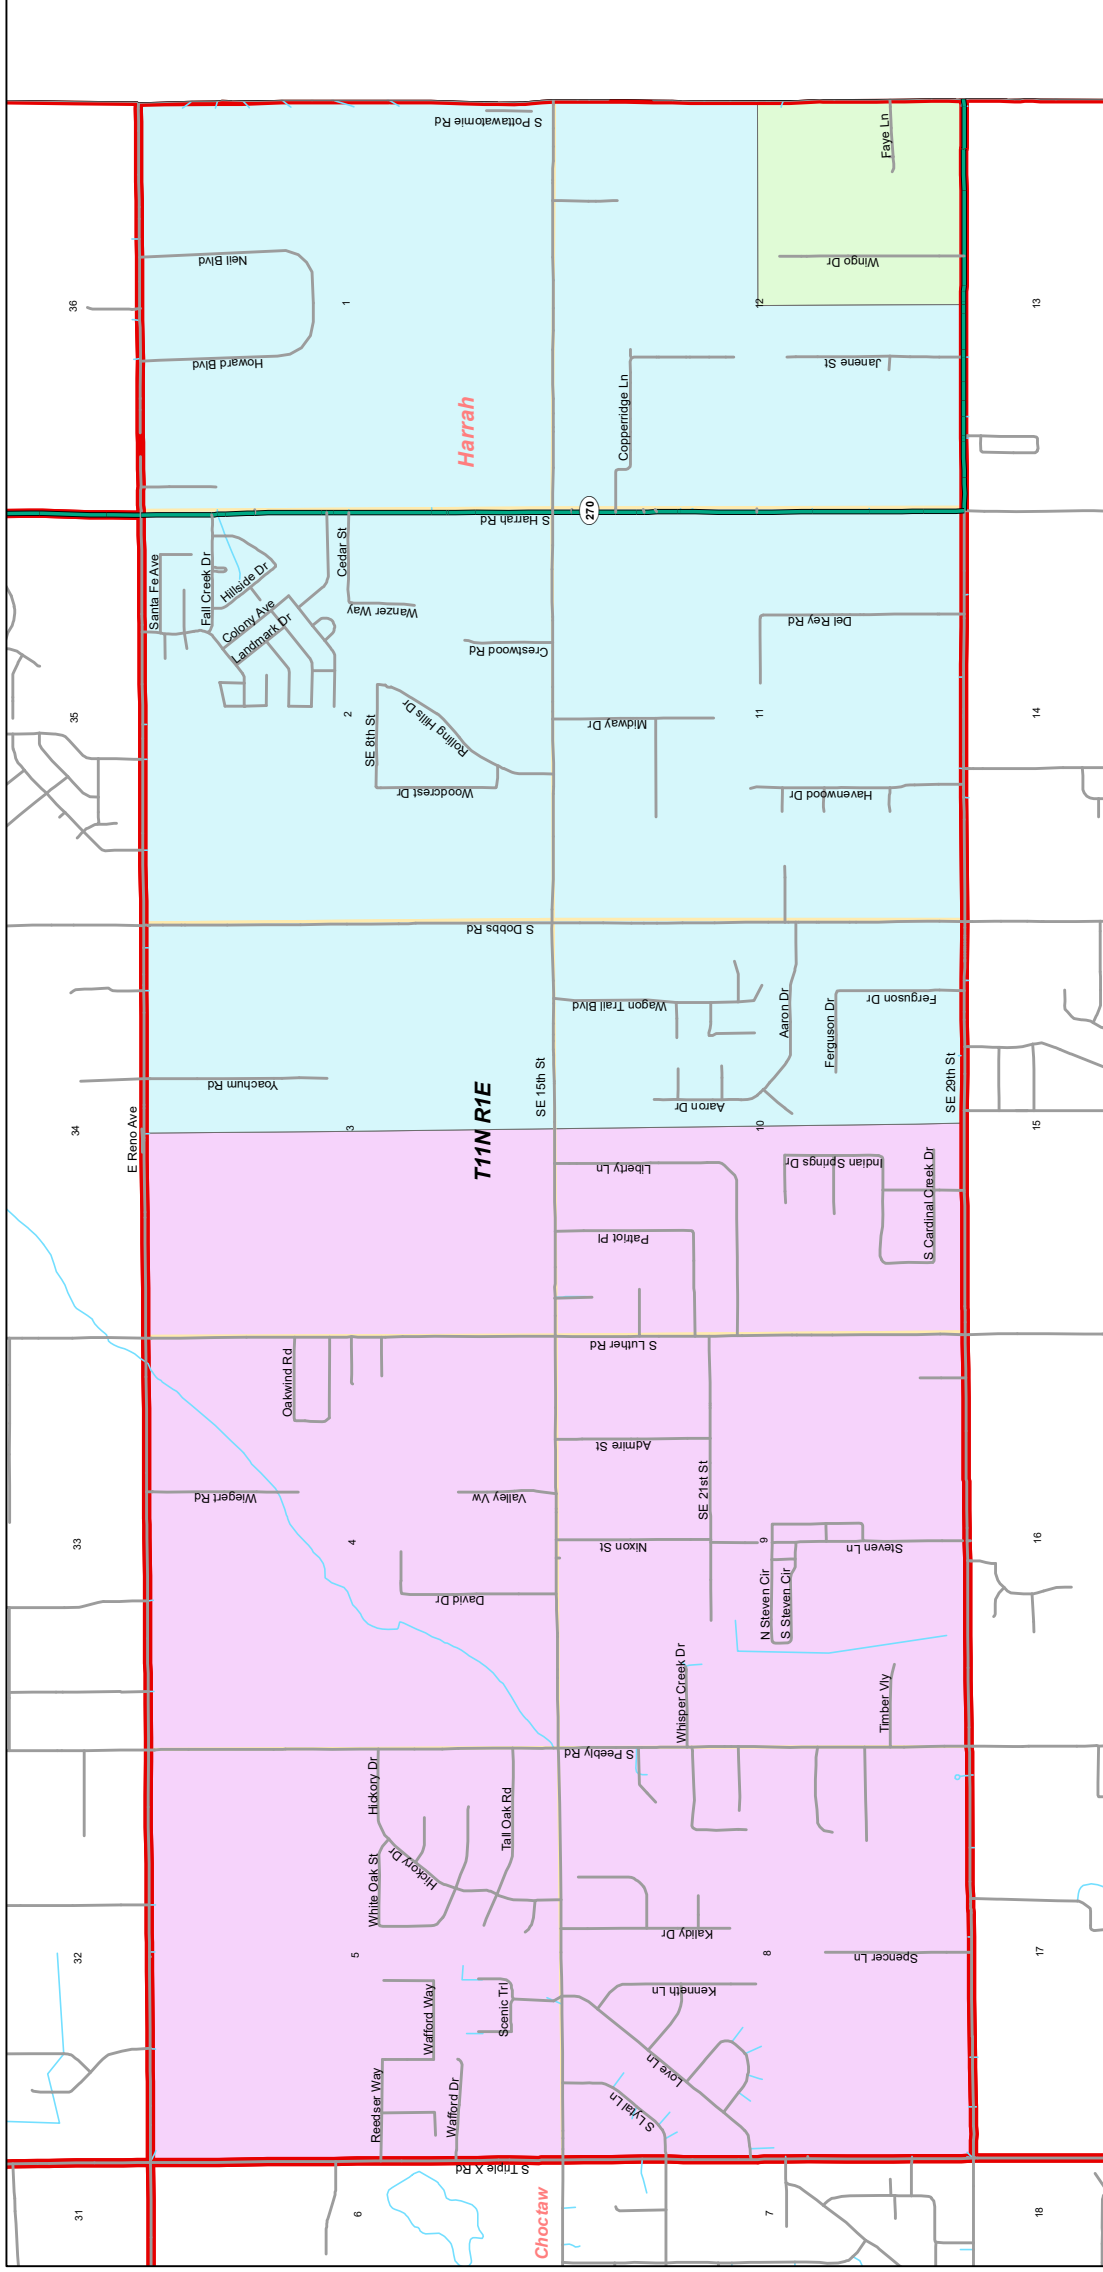

Oklahoma County Precinct 376

1. **Precinct 376**
   School Districts
   Eastern OK County Tech District 23
2. Choctaw/Nicomma Park
   - Harrah
   - Gordon Cooper Tech District 5
   - McLoud

PCT 2020