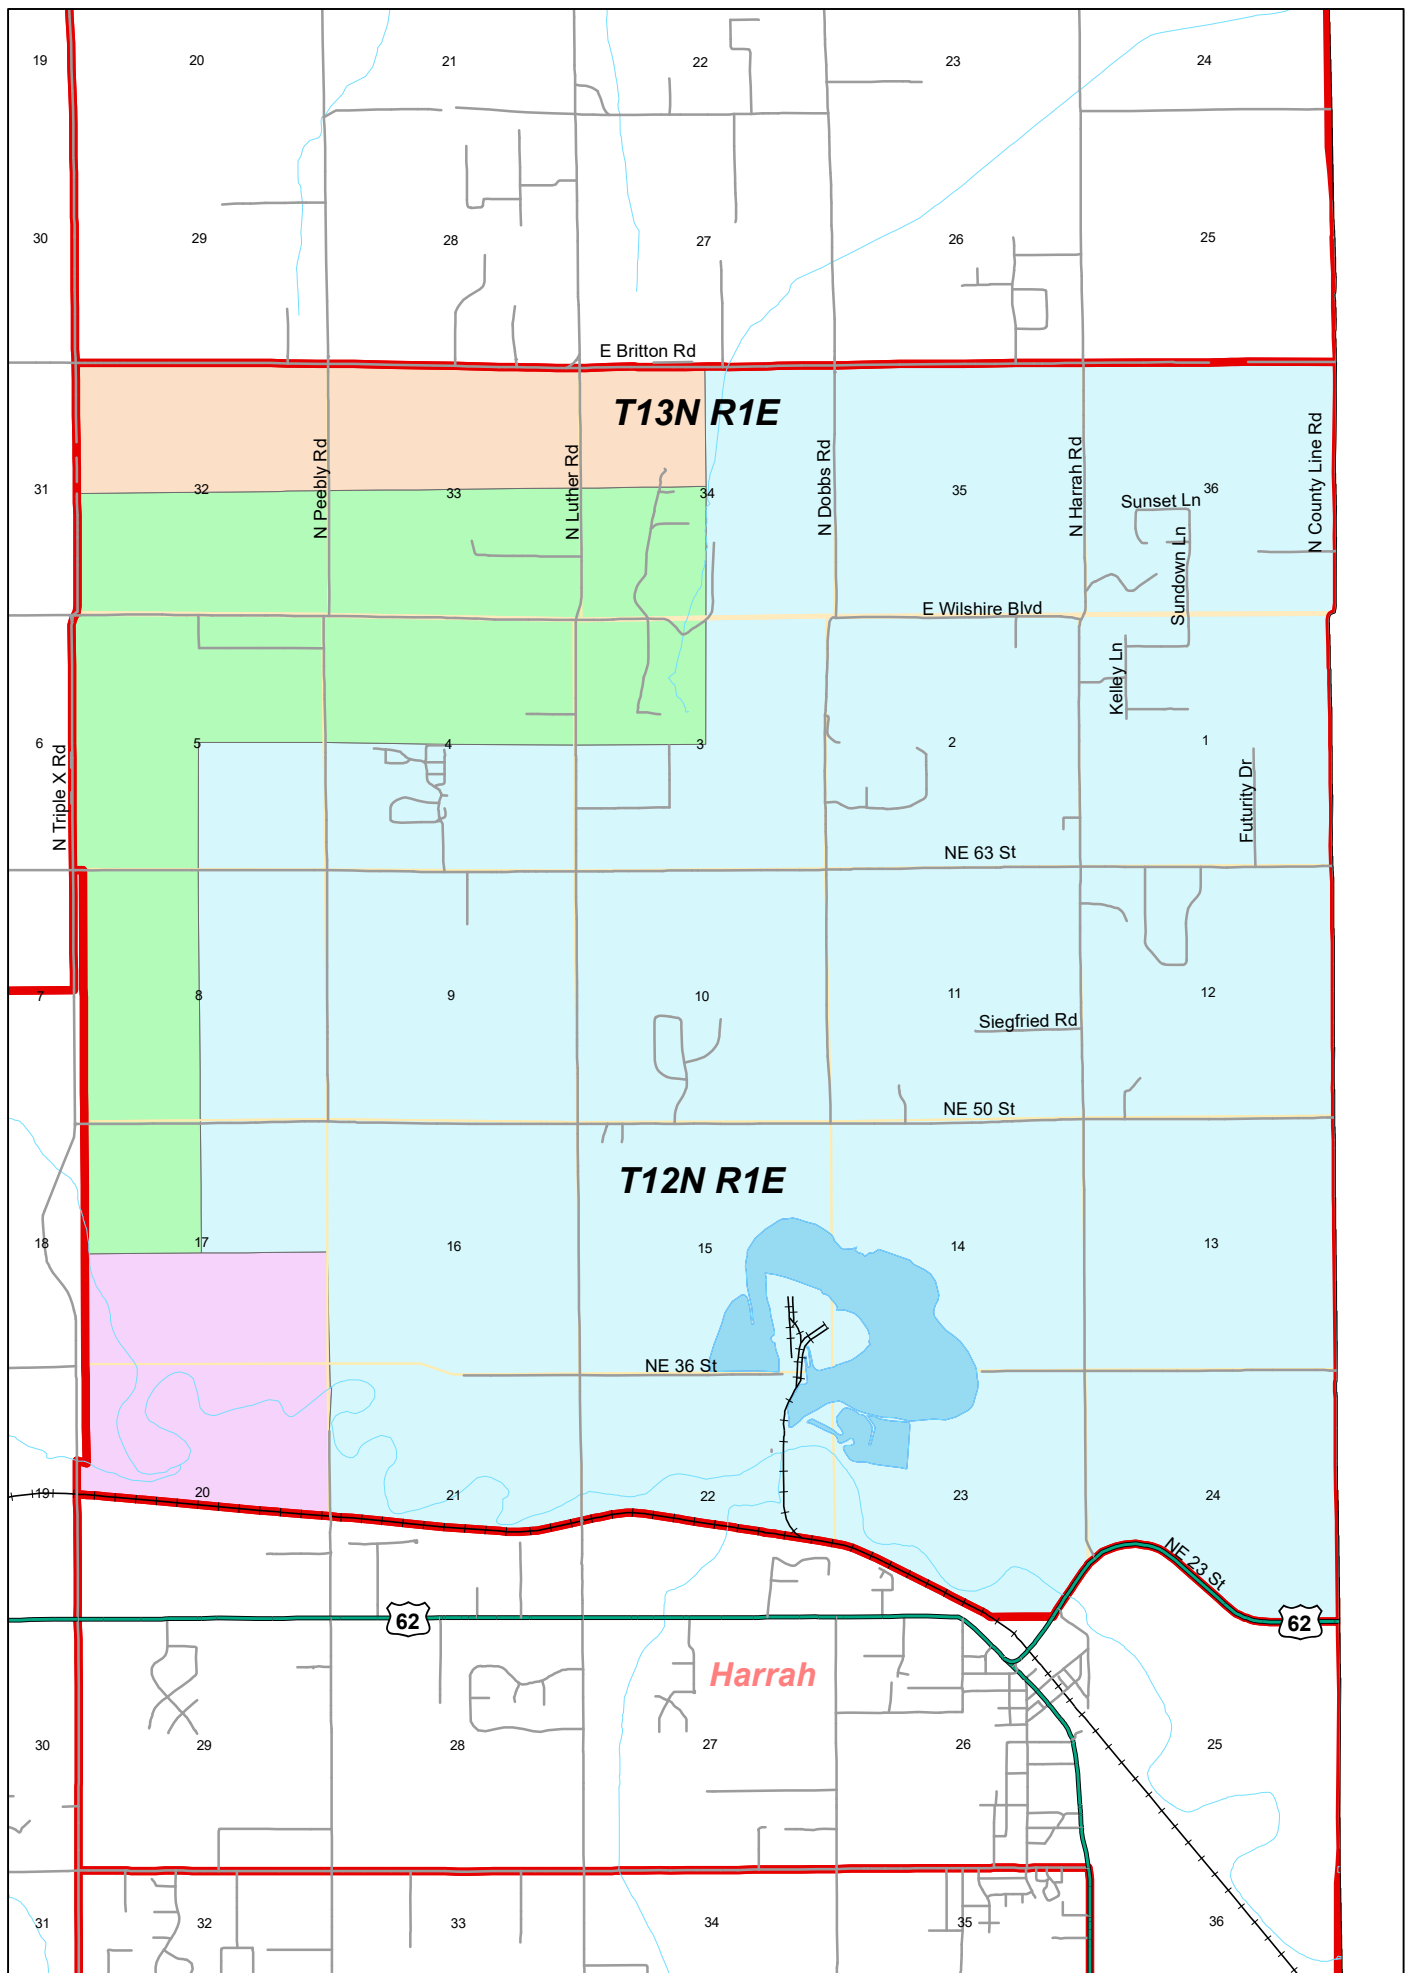

Oklahoma County Precinct 379

PCT 2020

Precinct 379 School Districts

Eastern OK County Tech District 23

- Choctaw/Nicoma Park
- Harrah
- Jones
- Luther