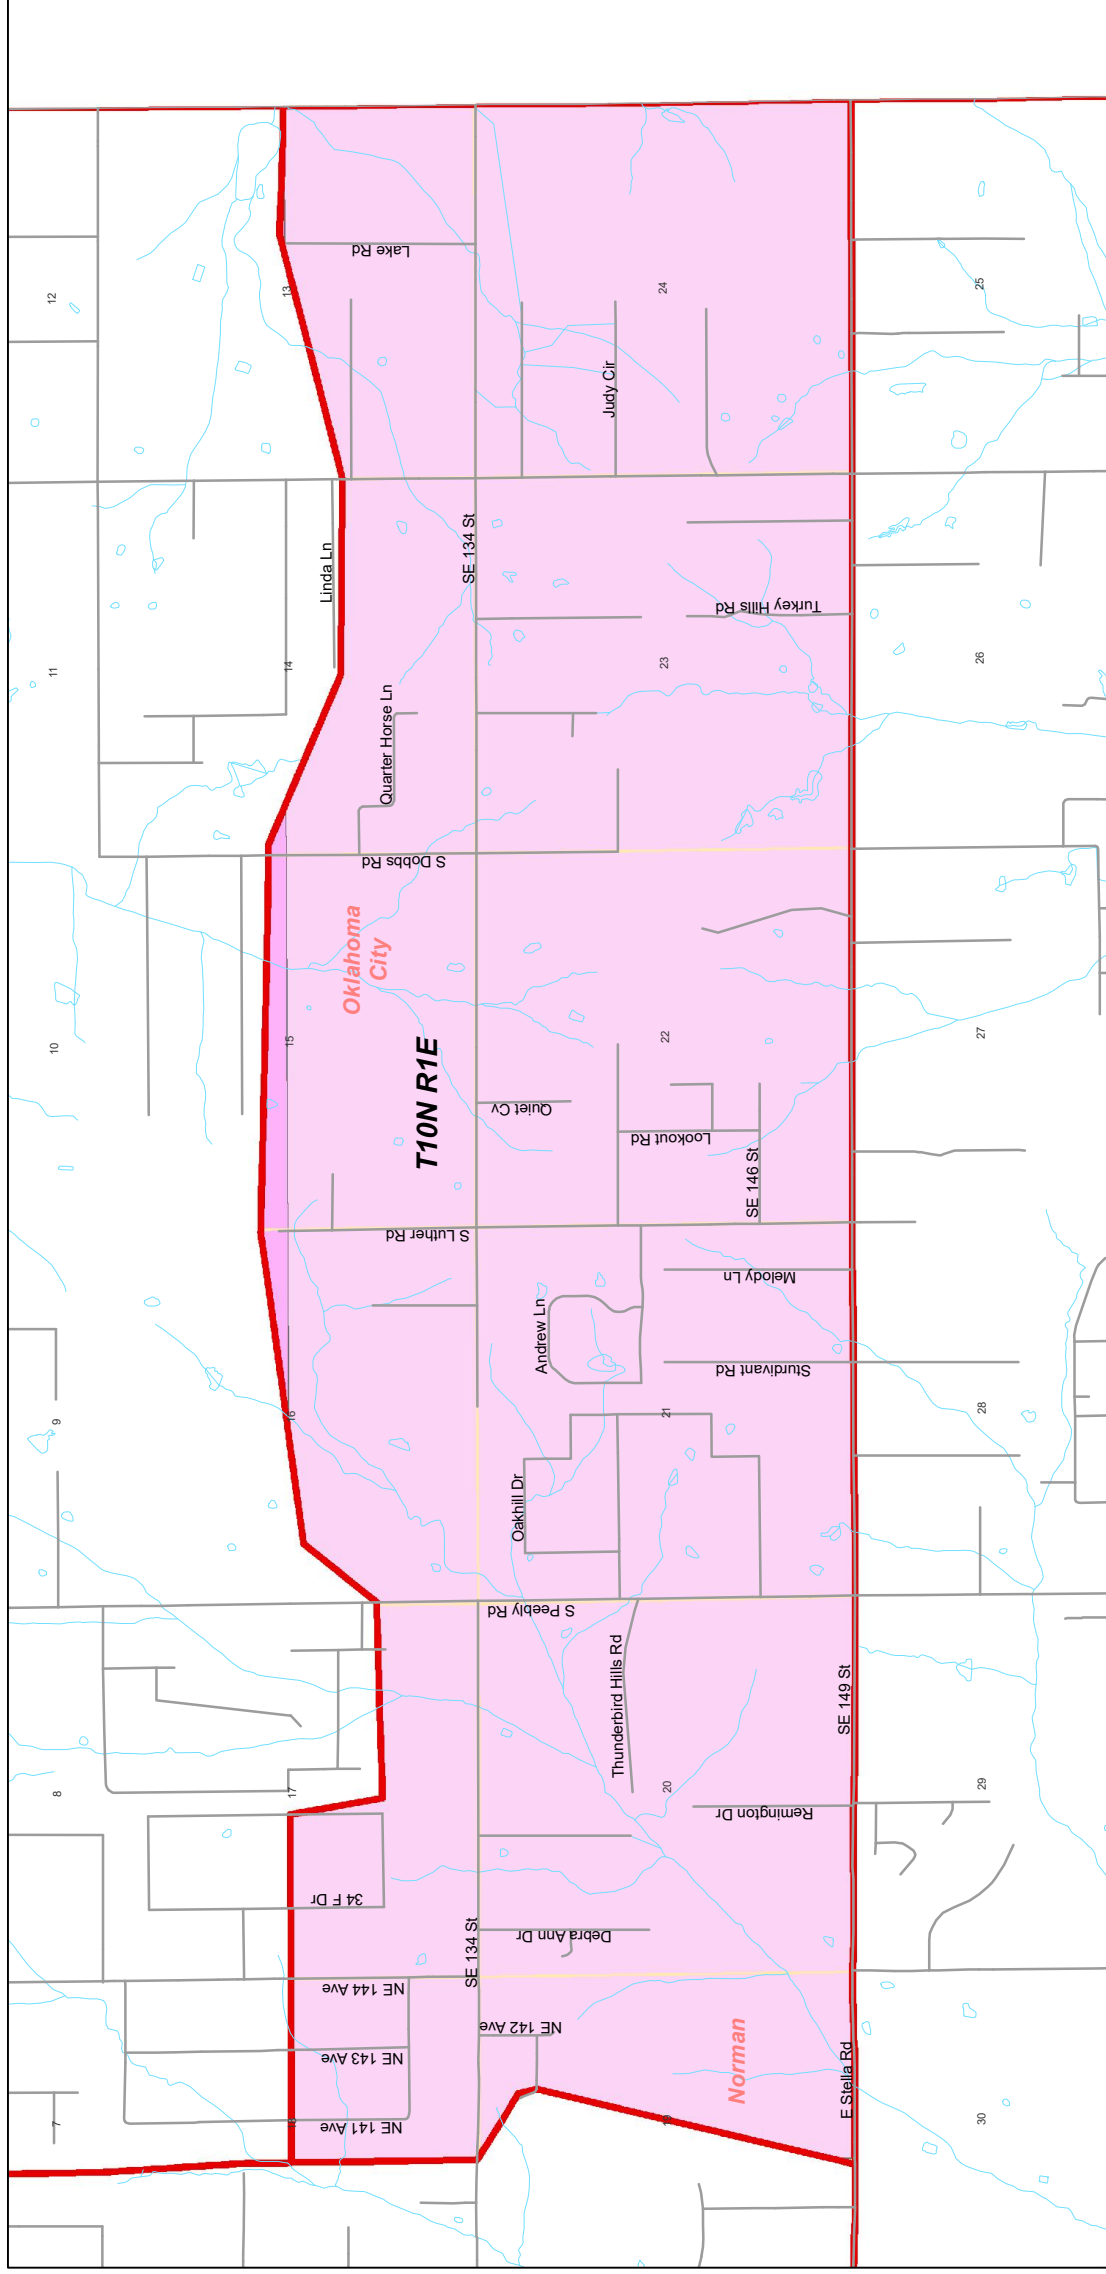

Cleveland County Precinct 125

1. **Precinct 125**
   School Districts
2. Gordon Cooper Tech District 5
   - McLoud
   - Mid-America Tech District 8
   - Little Axe

PCT 2020