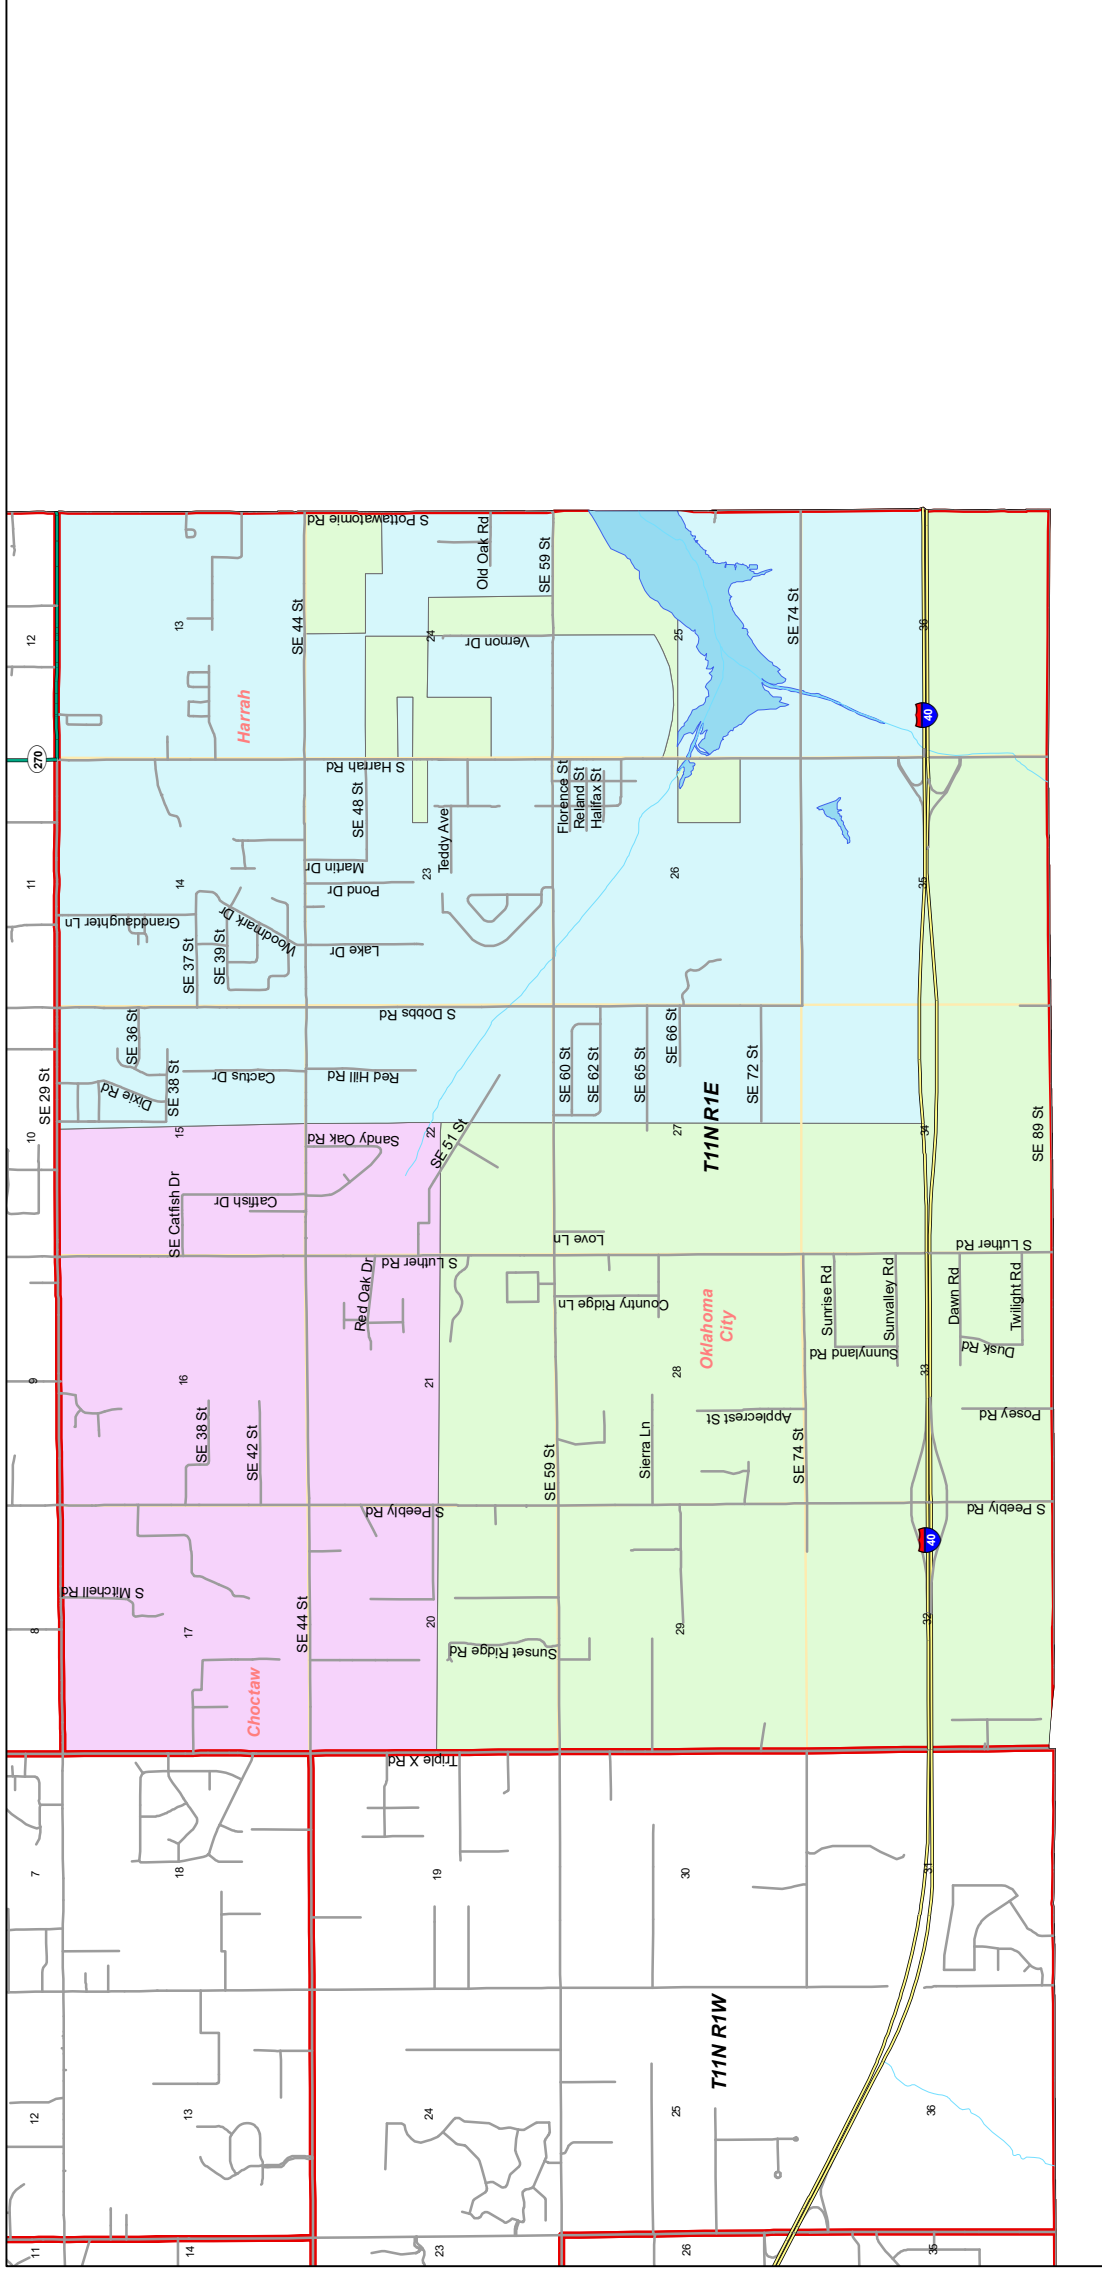

Oklahoma County Precinct 318

**Precinct 318
School Districts**

Eastern OK County Tech District 23

Choctaw/Nicoma Park

Jones

Oklahoma County Precinct 319

PCT 2020

**Precinct 319
School Districts**

Eastern OK County Tech District 23

Choctaw/Nicoma Park

Oklahoma County Precinct 323

 PCT 2020

Precinct 323 School Districts

Eastern OK County Tech District 23

 Choctaw/Nicoma Park

Metro Tech District 22

 Oklahoma City

Map Produced By:
Center for Spatial Analysis
University of Oklahoma
March, 2022
(405) 325-3151

Oklahoma County Precinct 375

- Precinct 375
School Districts**
- Eastern OK County Tech District 23**
 - Choctaw/Nicomma Park
 - Harrah
 - Gordon Cooper Tech District 5**
 - McLoud

PCT 2020

Oklahoma County Precinct 376

- Precinct 376**
School Districts
Eastern OK County Tech District 23
- Choctaw/Nicomma Park
 - Harrah
 - Gordon Cooper Tech District 5
 - McLoud

PCT 2020

Map produced by:
 University of Oklahoma
 (405) 325-3131