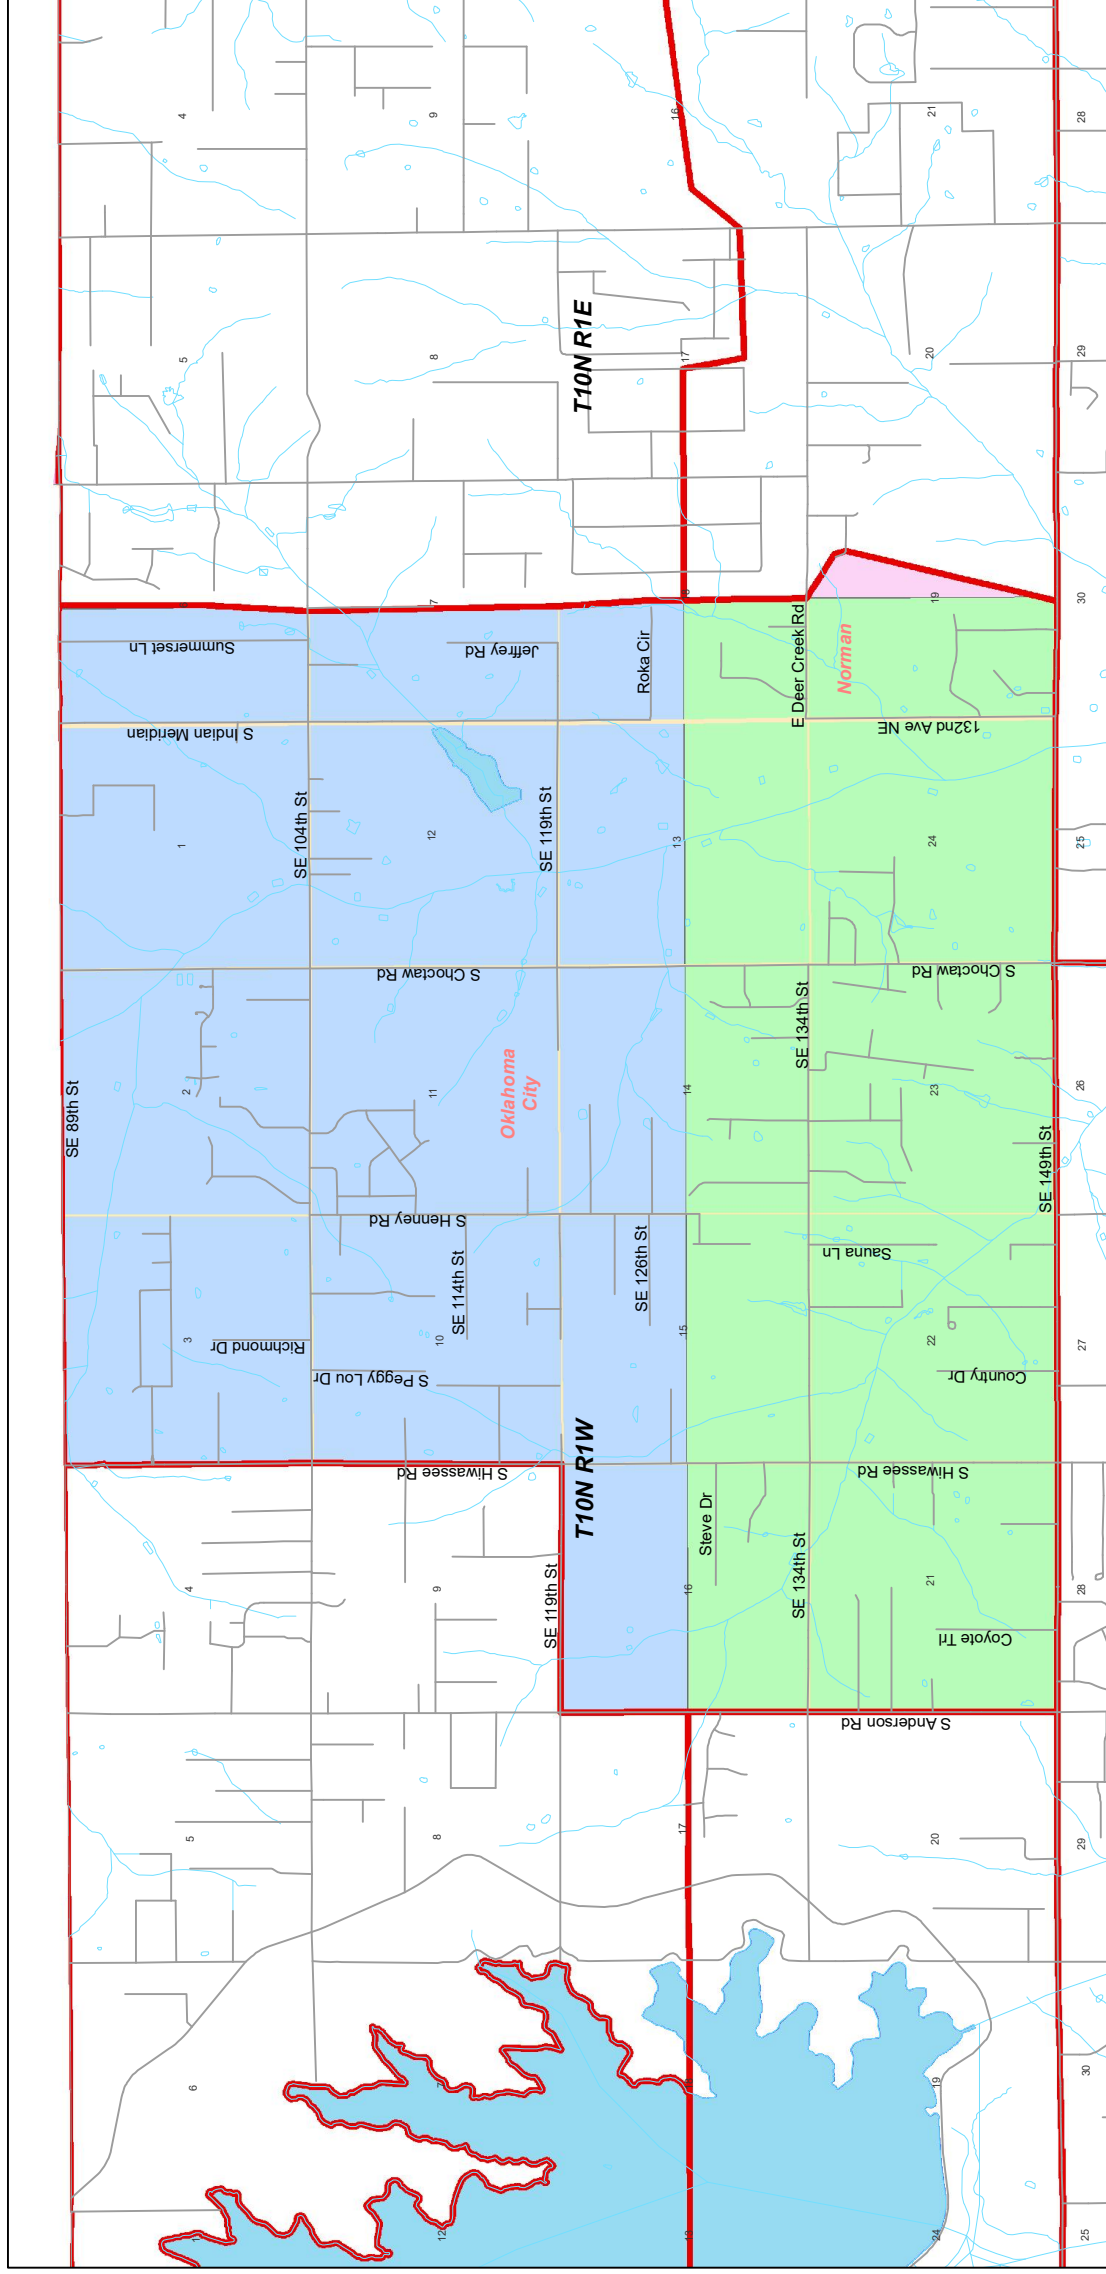

Cleveland County Precinct 123

- PCT 2020
- **Precinct 123 School Districts**
- Mid-America Tech District 8
- Moore-Norman Tech District 17
- Mid-Del Tech District 52
- Little Axe
- Mid-Del City