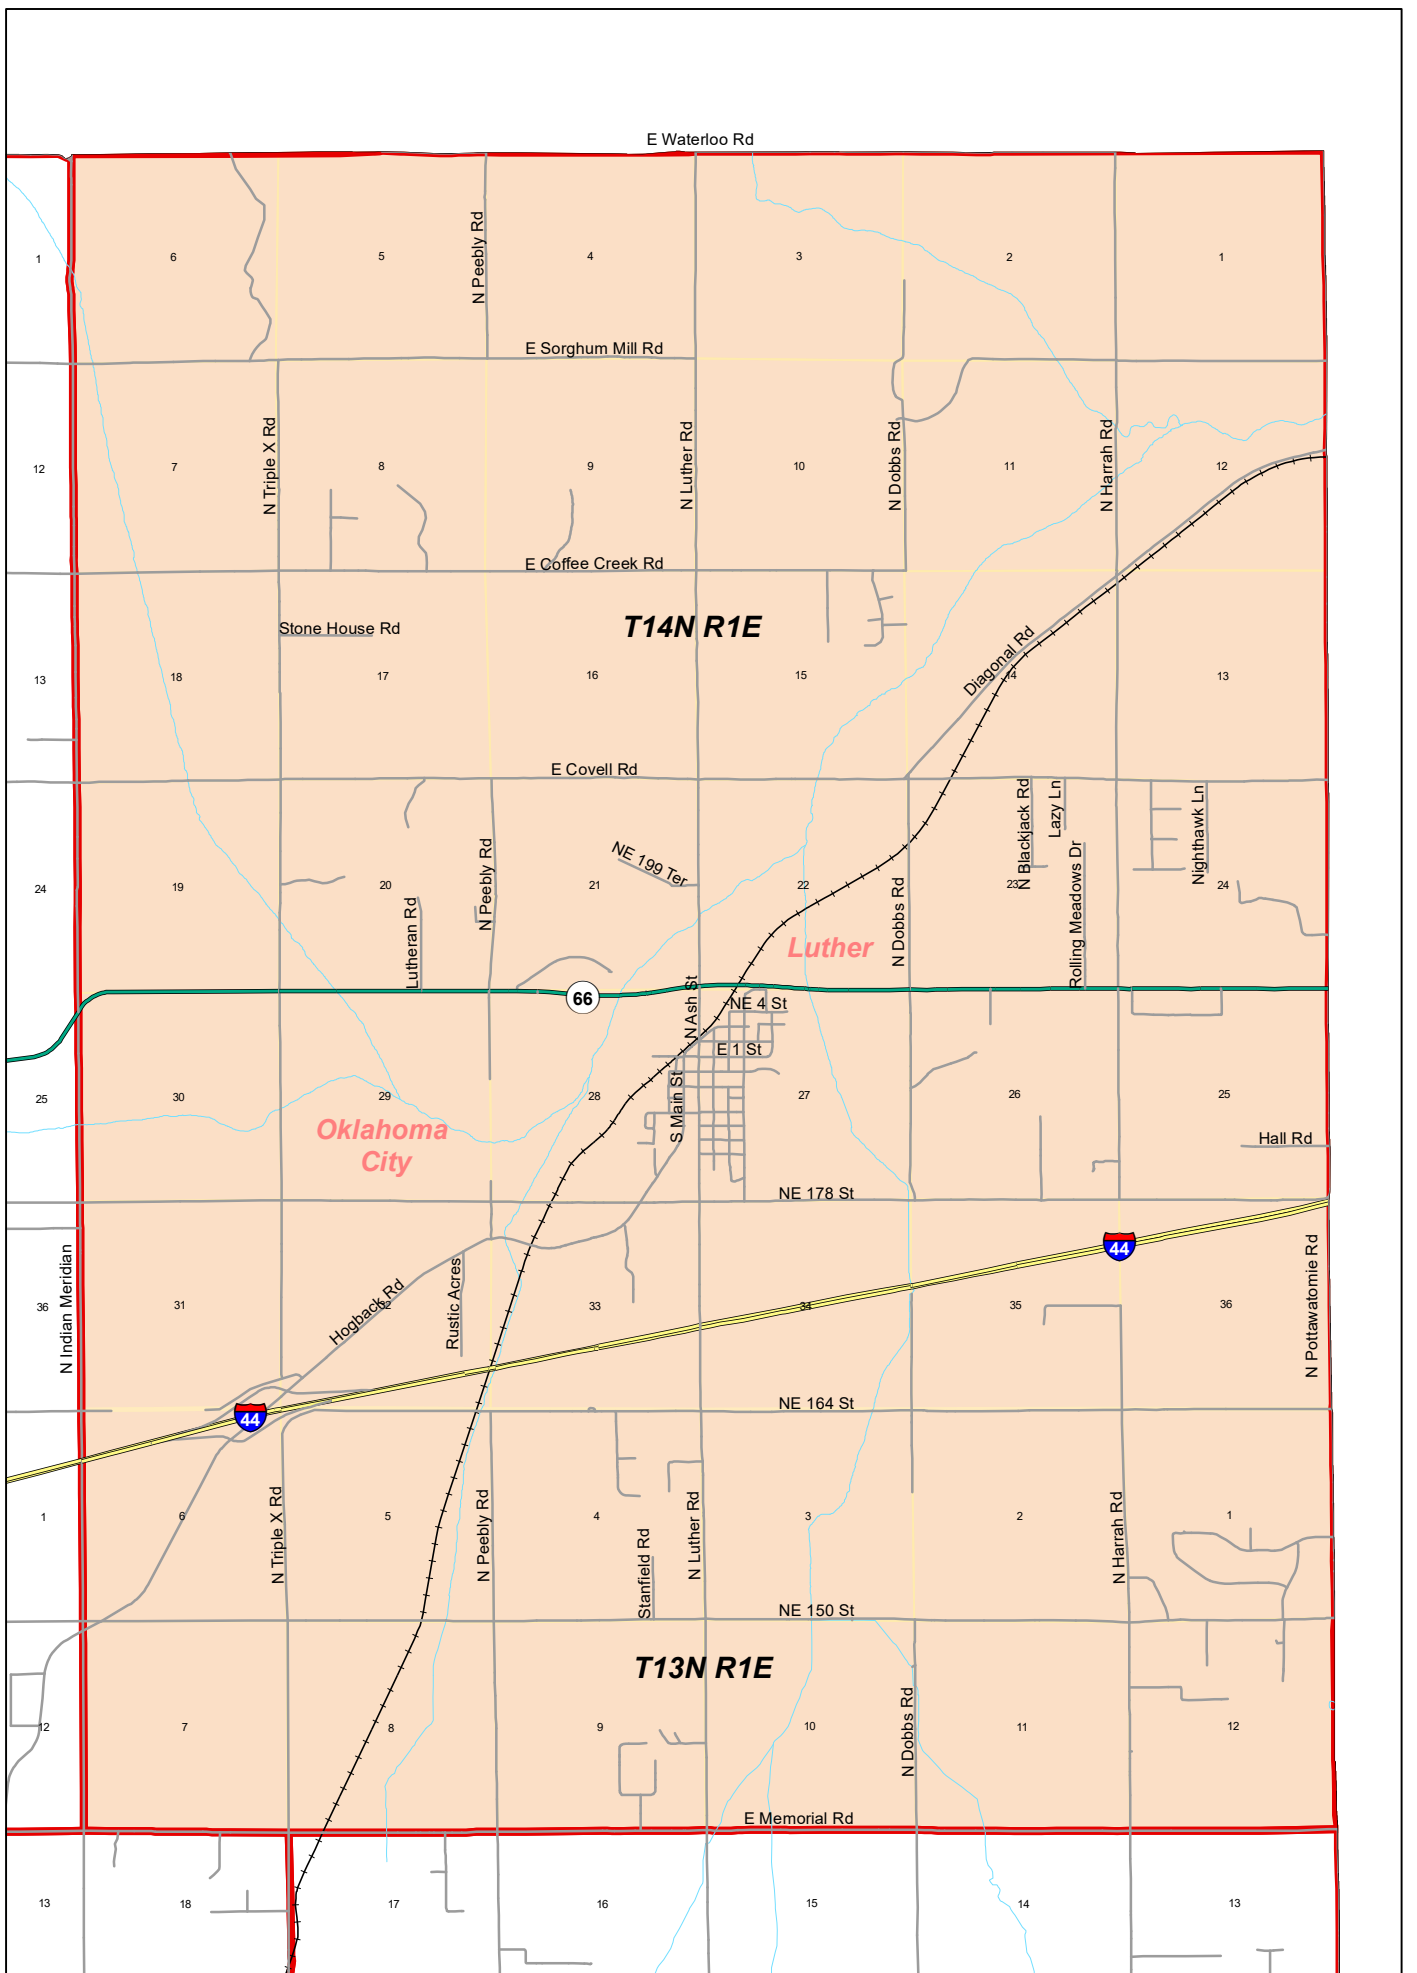

Oklahoma County Precinct 382

PCT 2020
Precinct 382
School Districts
Eastern OK County Tech District 23
 Luther