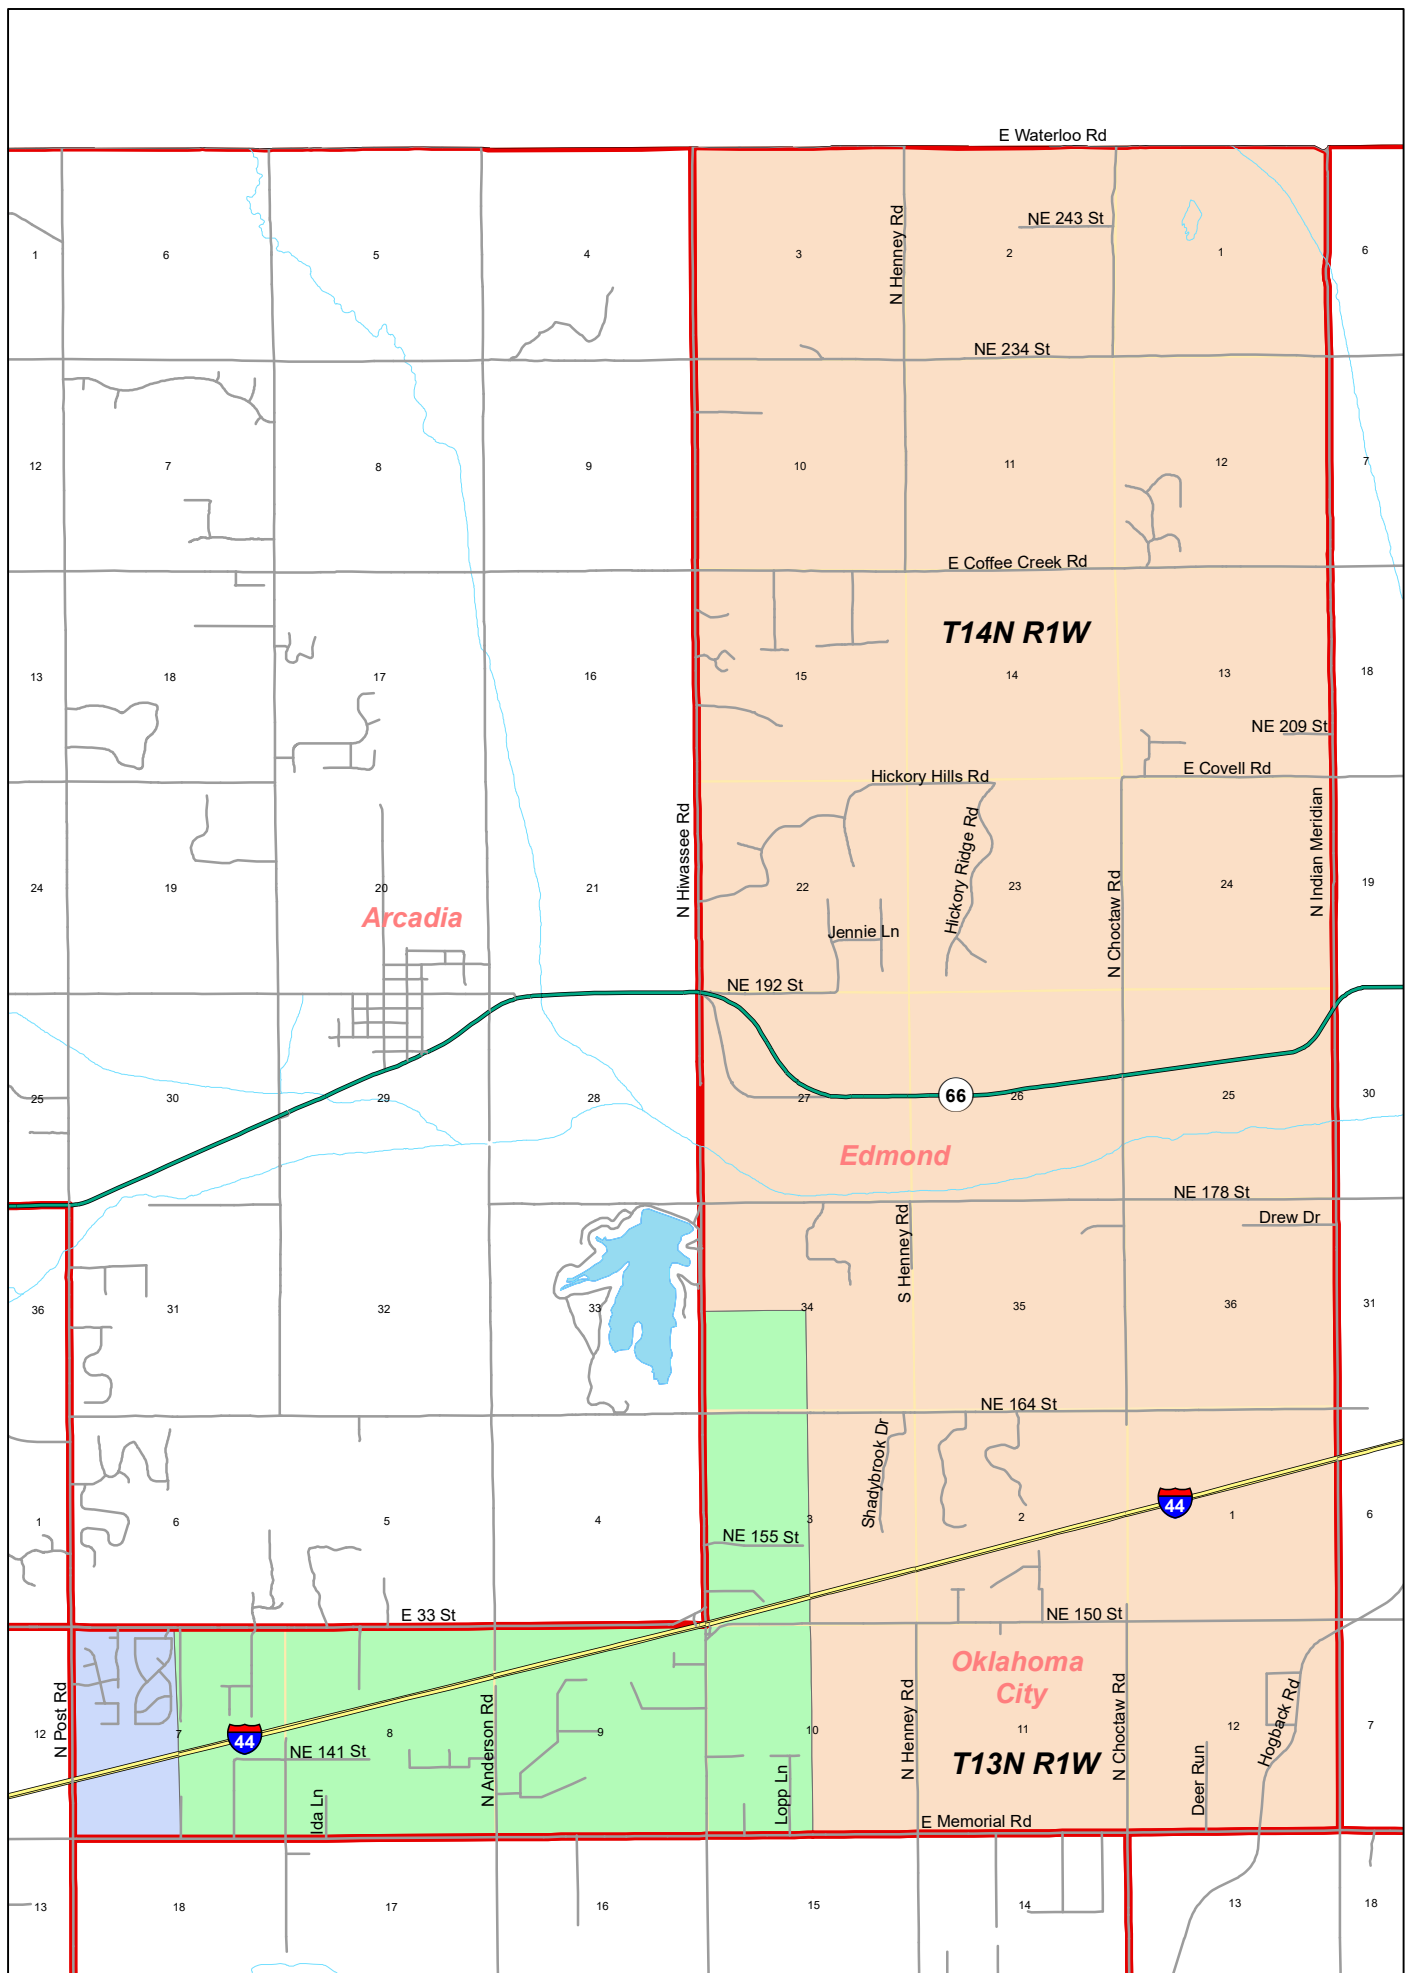

Oklahoma County Precinct 383

Precinct 383 School Districts

Eastern OK County Tech District 23

- Jones
- Luther

Francis Tuttle Tech District 21

- Edmond