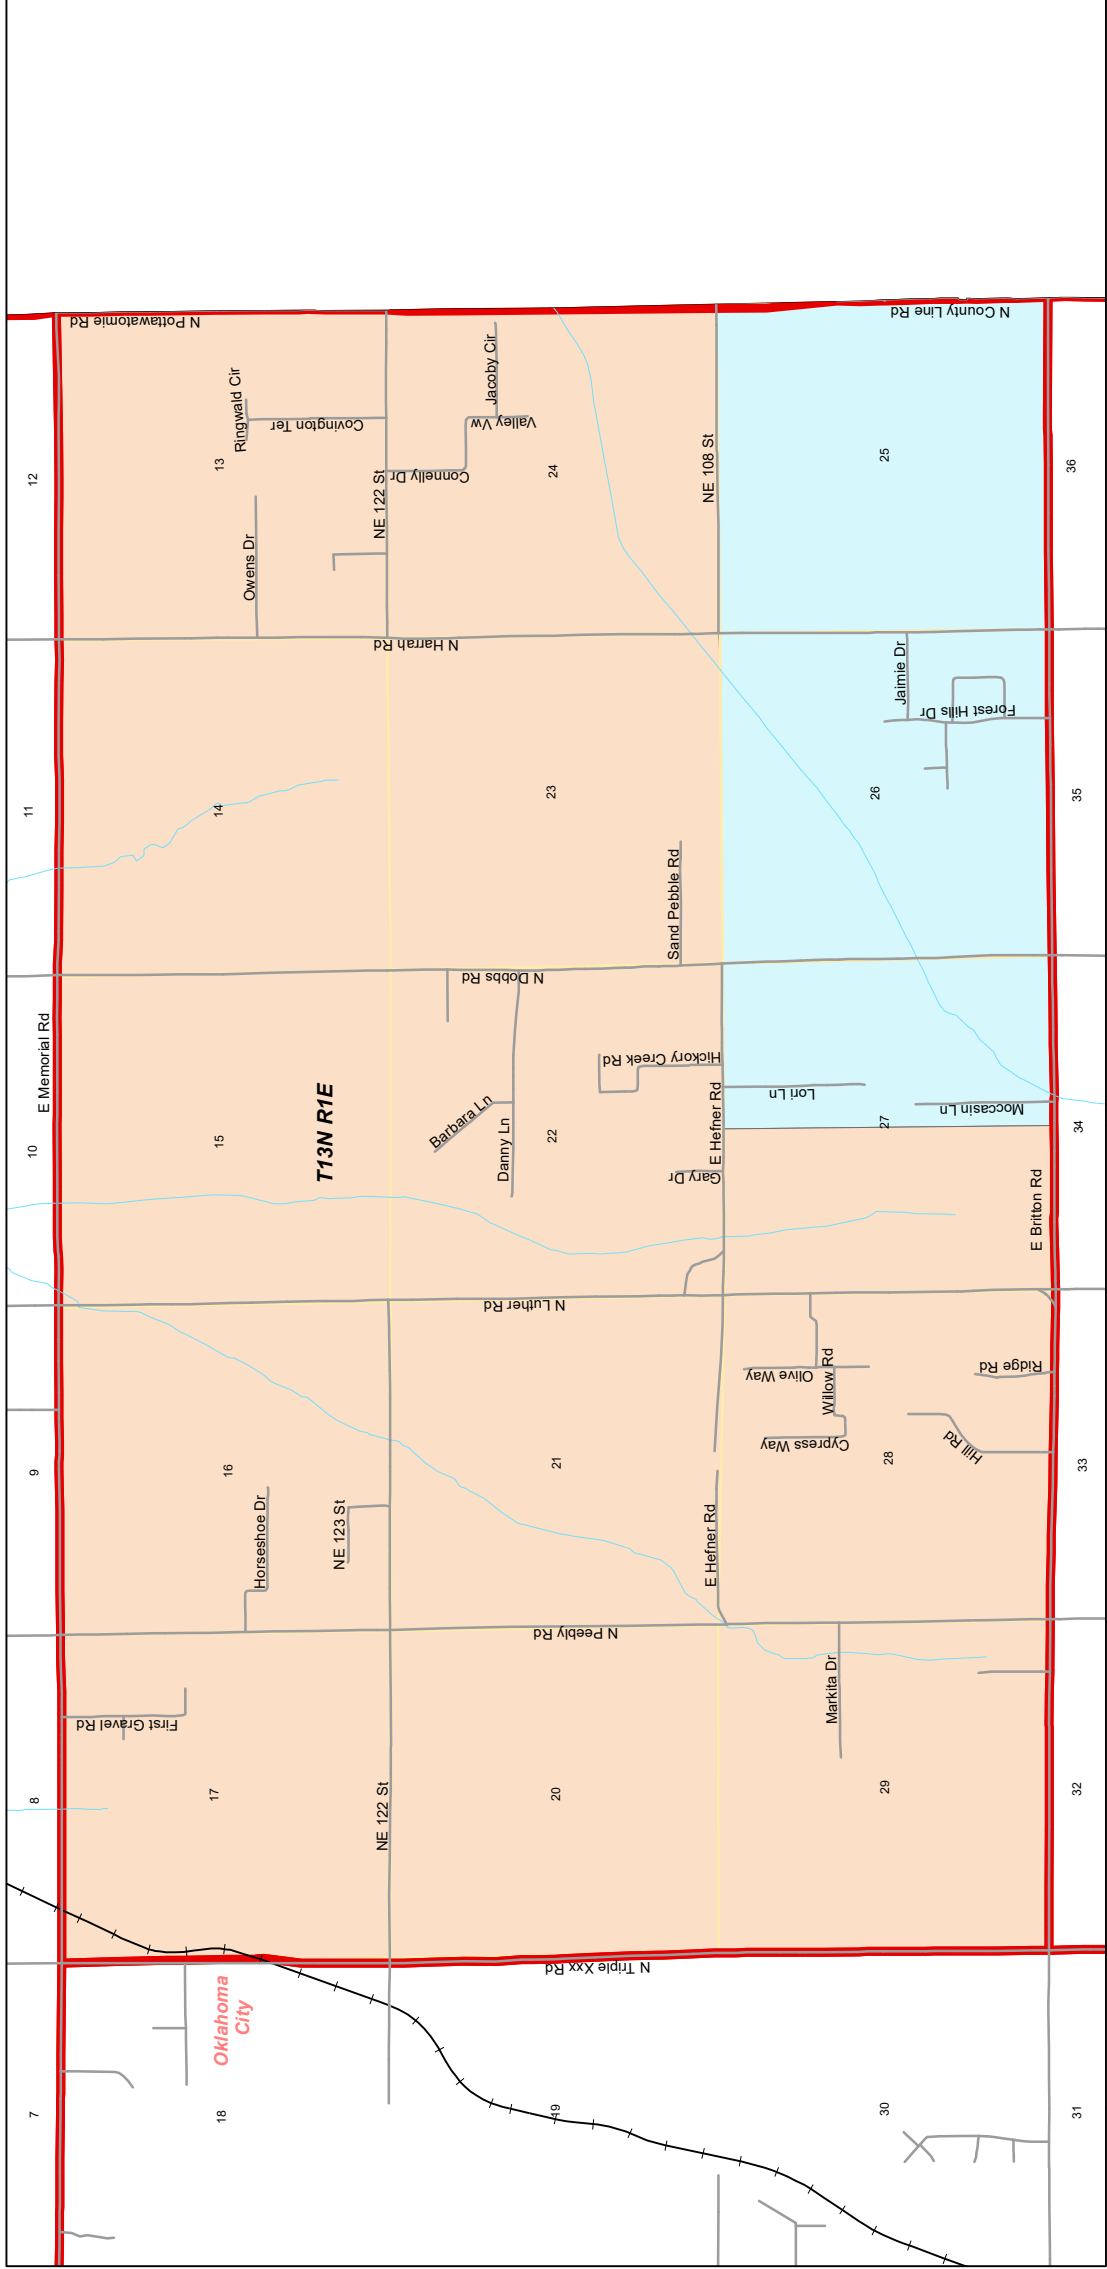

Oklahoma County Precinct 384

PCT 2020
Precinct 384
School Districts
Eastern OK County Tech District 23

- Harrah
- Luther