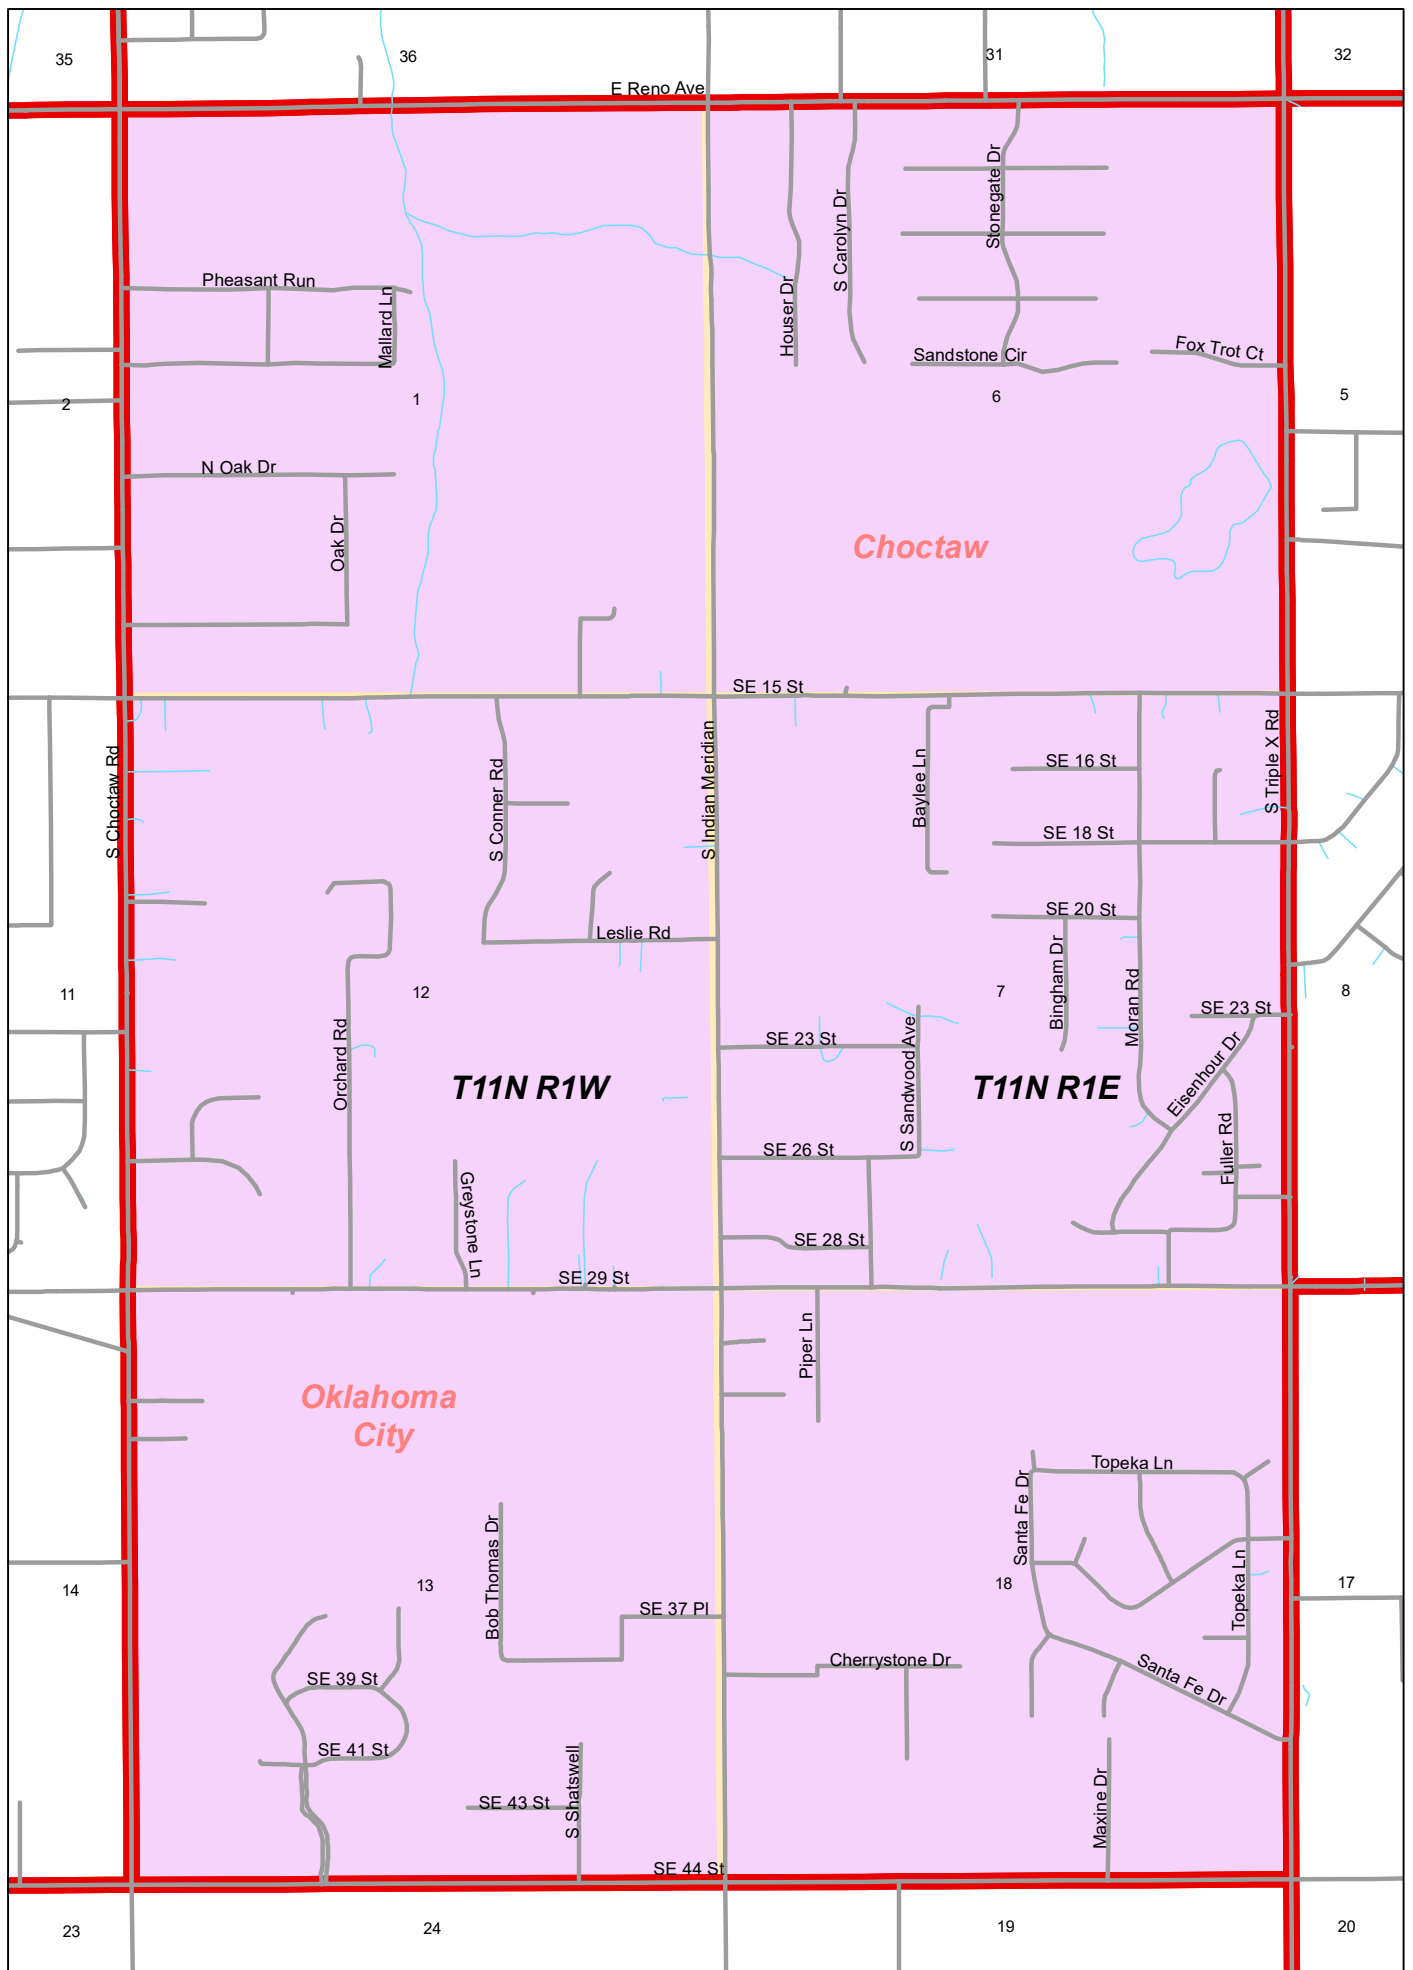

Oklahoma County Precinct 318

**Precinct 318
School Districts**

Eastern OK County Tech District 23

Choctaw/Nicoma Park

Jones

Oklahoma County Precinct 319

PCT 2020

**Precinct 319
School Districts**

Eastern OK County Tech District 23

Choctaw/Nicoma Park

Oklahoma County Precinct 323

 PCT 2020

Precinct 323 School Districts

Eastern OK County Tech District 23

 Choctaw/Nicoma Park

Metro Tech District 22

 Oklahoma City

Map Produced By:
Center for Spatial Analysis
University of Oklahoma
March, 2022
(405) 325-3151

Oklahoma County Precinct 375

- Precinct 375
School Districts**
- Eastern OK County Tech District 23**
 - Choctaw/Nicomma Park
 - Harrah
 - Gordon Cooper Tech District 5**
 - McLoud

Cleveland County Precinct 124

- Precinct 124**
- School Districts**
- Gordon Cooper Tech District 5**
- Mid-America Tech District 8**
- Little Axe**

 PCT 2020
 McLoud
 Little Axe

Map Produced By:
Cleveland County
April 2022
(60) 345-011