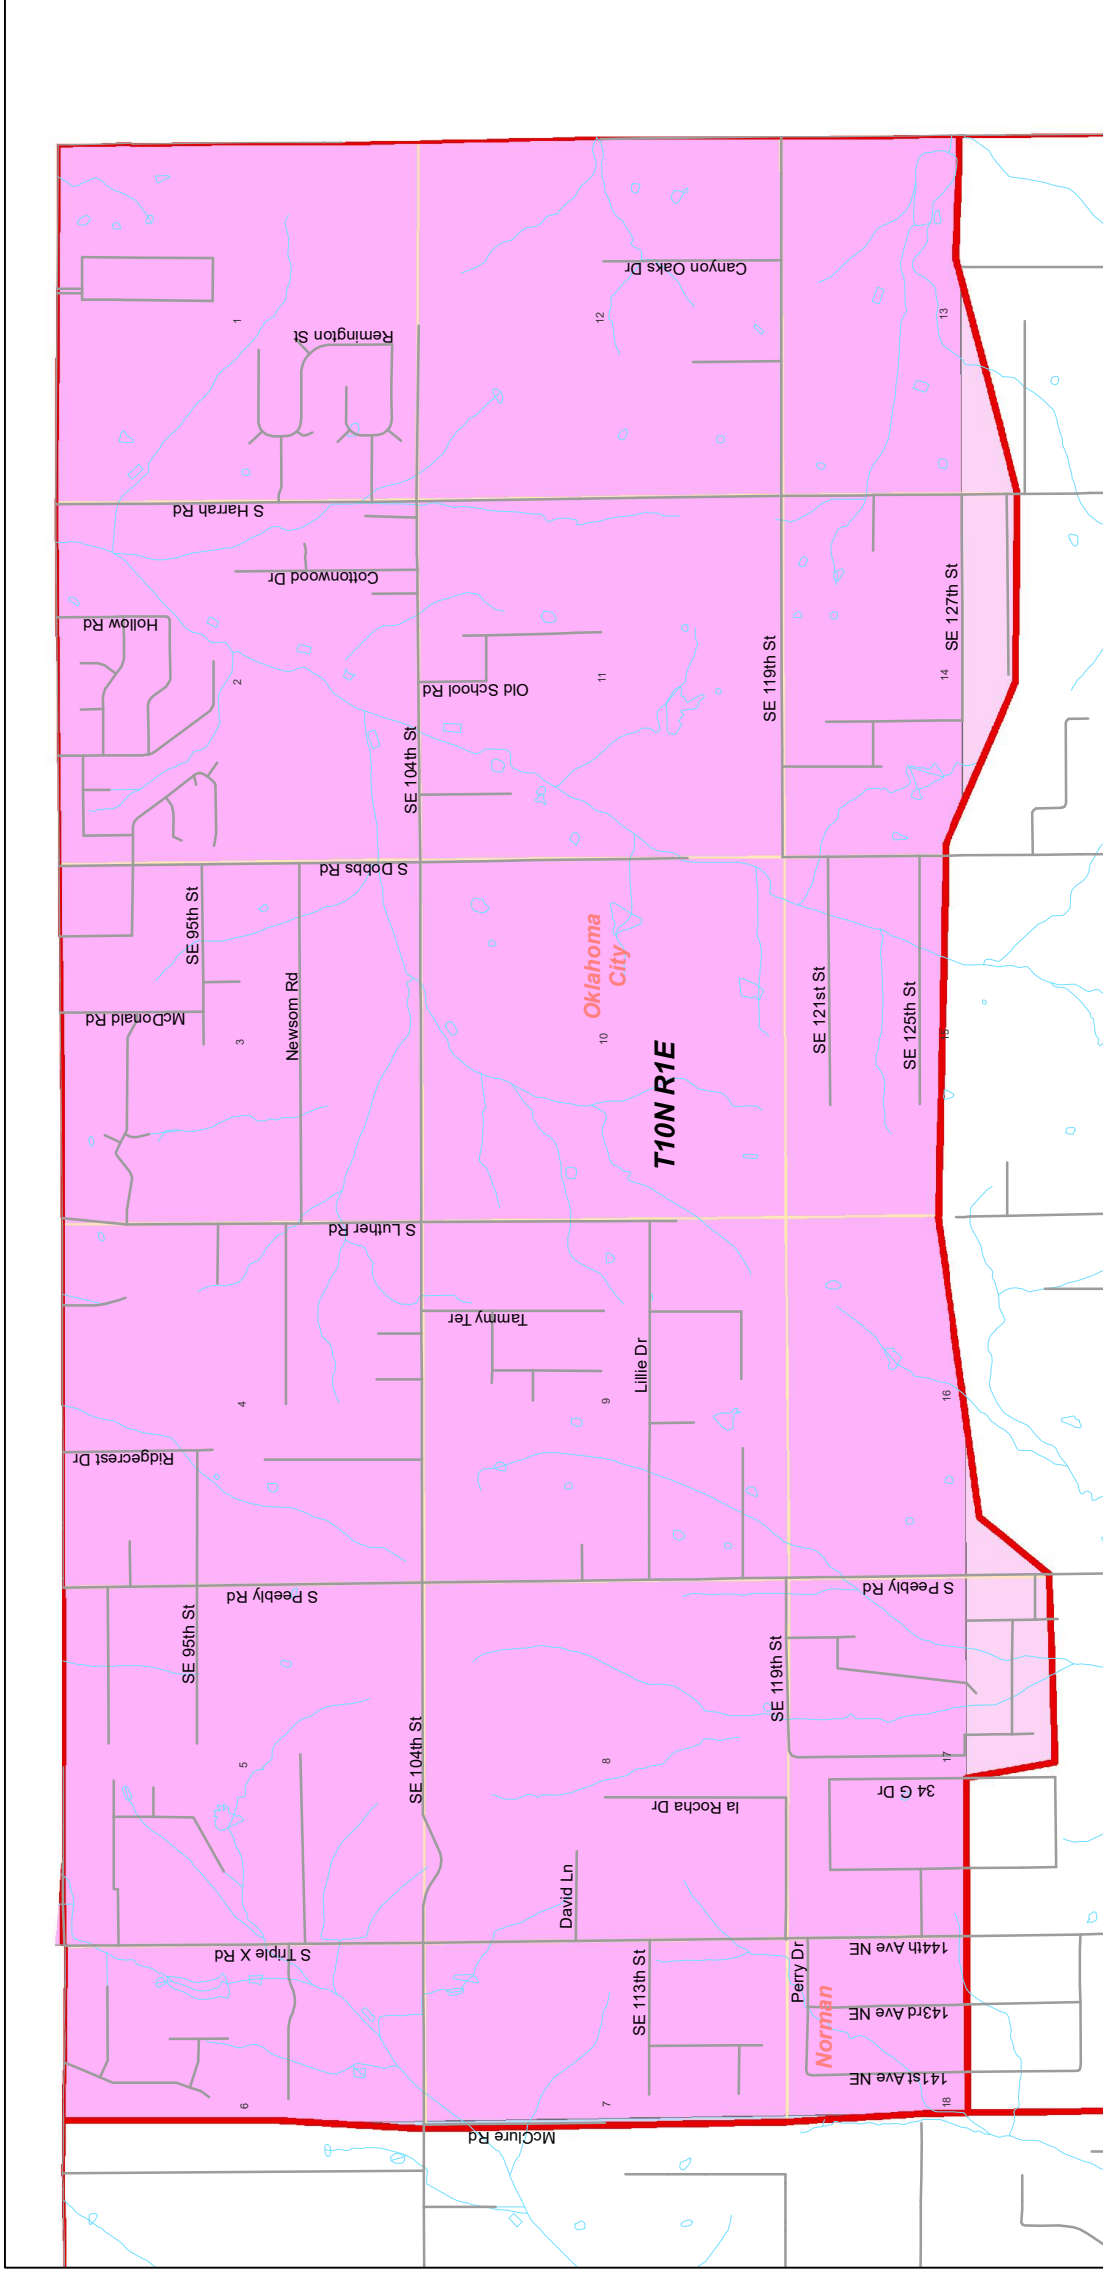

Cleveland County Precinct 124

- Precinct 124**
- School Districts**
- Gordon Cooper Tech District 5**
- Mid-America Tech District 8**
- Little Axe**

 PCT 2020
 McLoud
 Little Axe

Map Produced By:
Cleveland County
April 2022
(60) 345-011