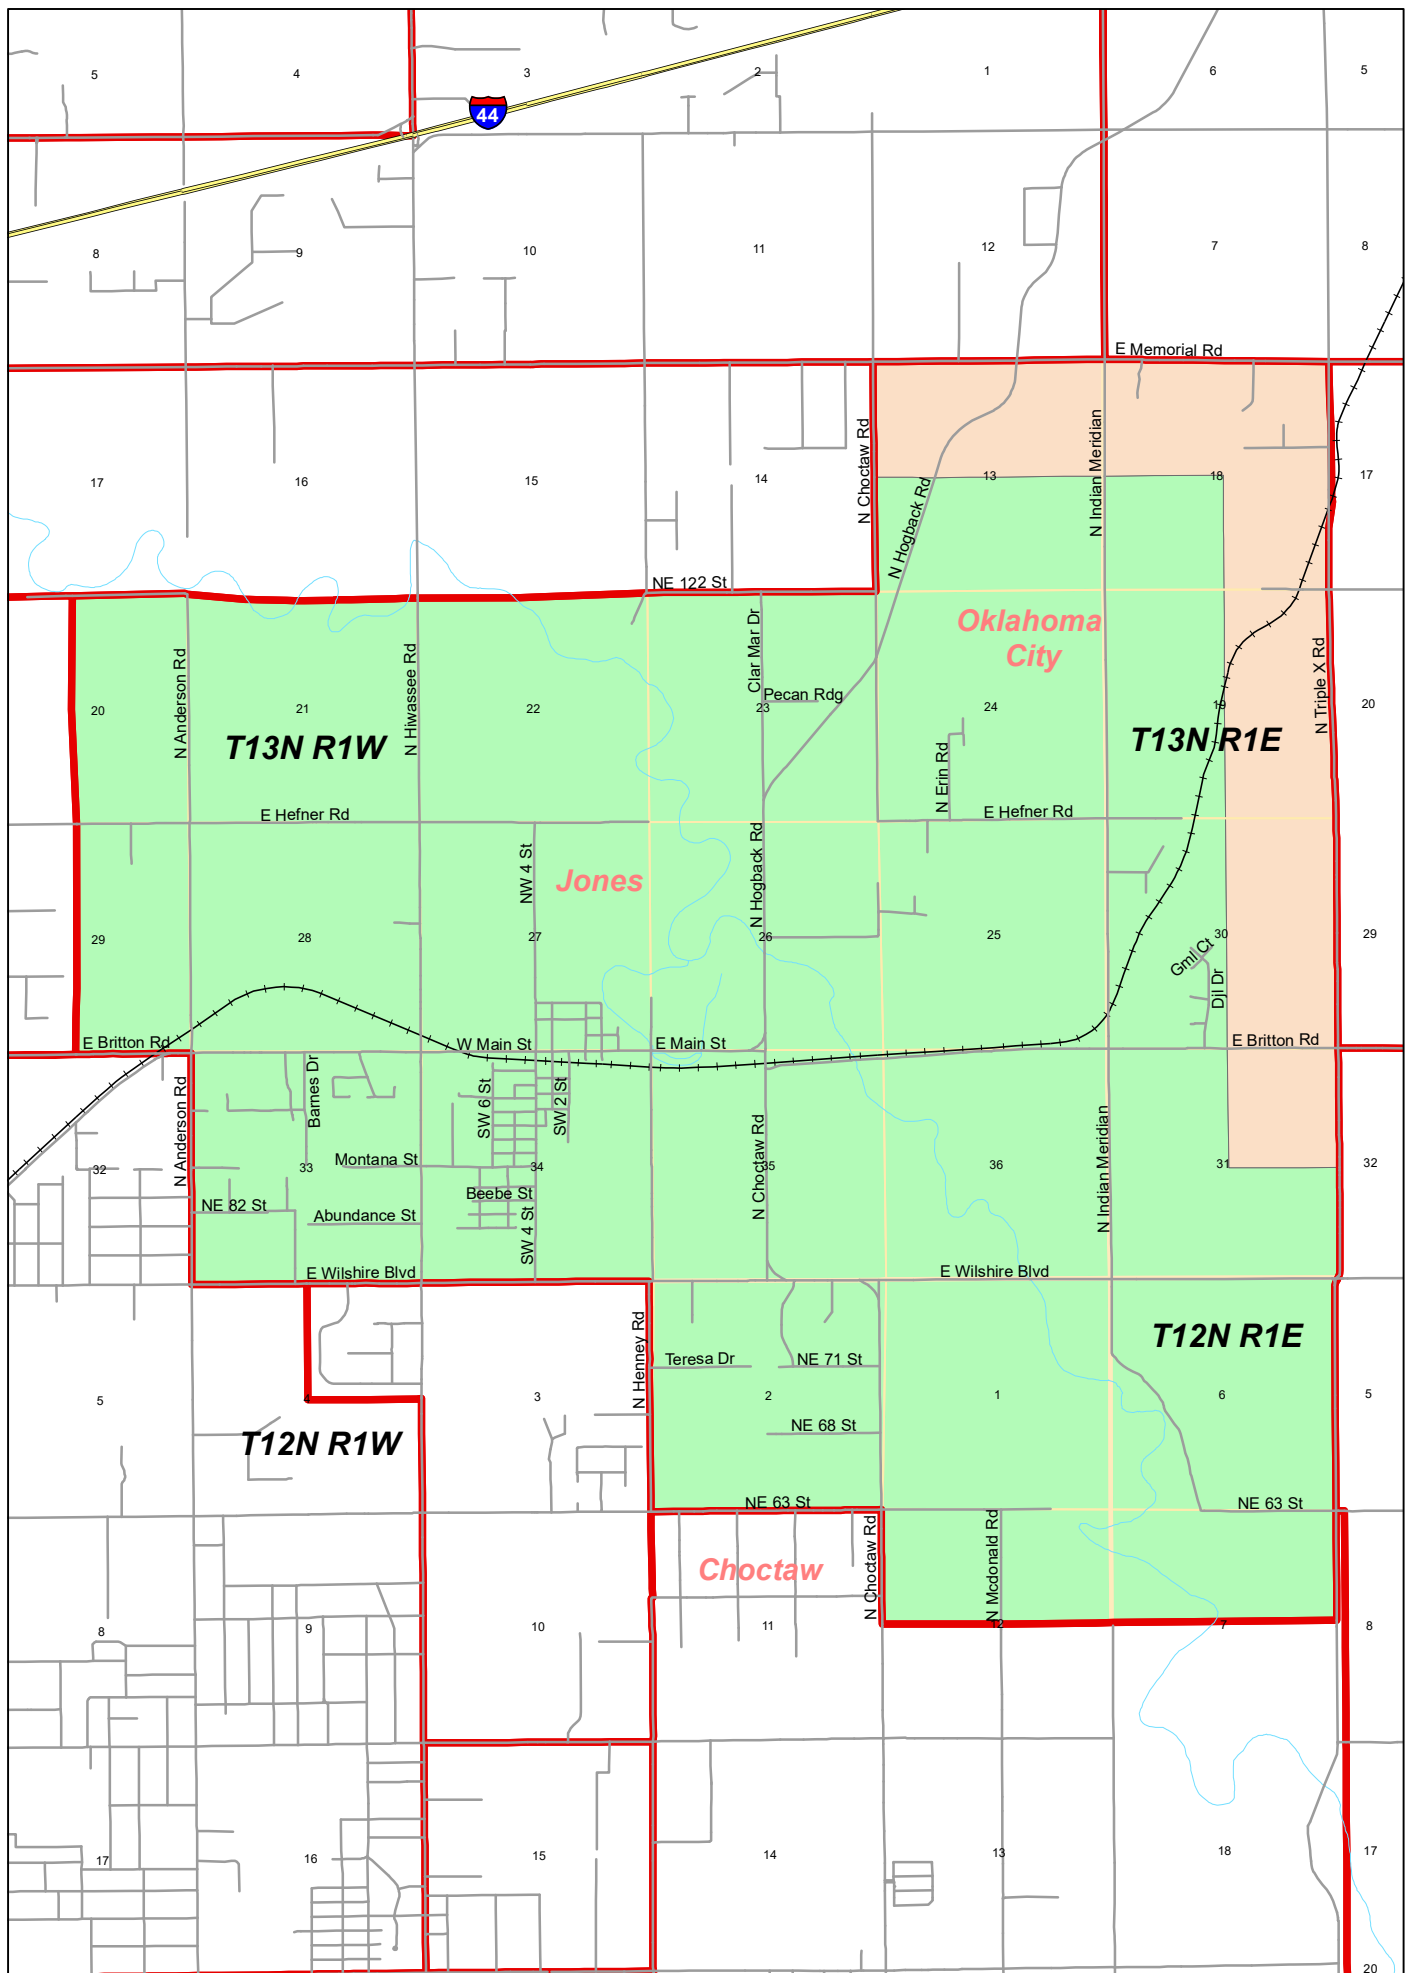

Oklahoma County Precinct 380

- PCT 2020
- **Precinct 380
  School Districts**
- *Eastern OK County Tech District 23*
- Jones
- Luther